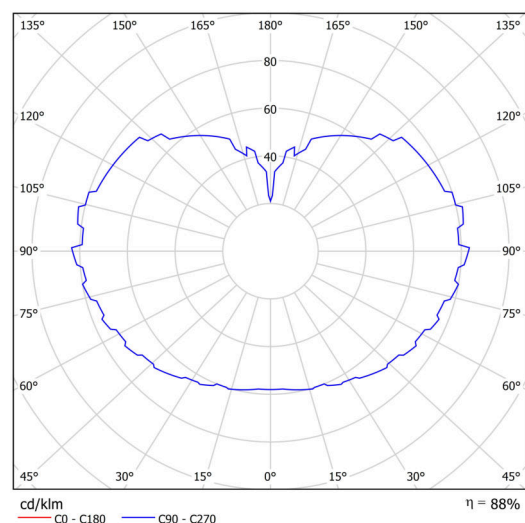

Luminous

Lum. flux of luminaire	6810 lm
Lum. flux of light source	7740 lm
Luminaire efficacy	141 lm/W
Temperature	3000 K
Rated life time LED L80/B10	100000 hours
CRI	Ra80
MacAdam	3
Blue light hazard	Risk group 0

Eulum data for calculation programs are available at www.osmont.cz.