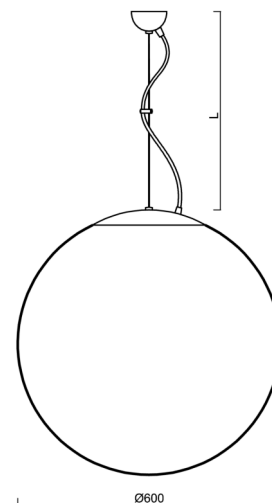

ADRIA L5

LED-5L07E1050ZL11/099/L100 NL 3K##

WWW.OSMONT.CZ

ADRIA L5

Product code: ADR60320

Type: LED-5L07E1050ZL11/099/L100 NL 3K##

Short description of the luminaire: Stainless polished pendant LED light ON/OFF with TRIPLEX OPAL glass shade.

Technical

Types of luminaires	Classic on/off
Mounting type	Suspended - wire
Base material	stainless steel steel
Shade material	three-layer glass TRIPLEX OPAL
Base color	polished stainless steel
Shade color	white
Holding the shade	steel holder
Mounting location	ceiling
Width	600 mm
Length	600 mm
Height	600 mm
Diameter	ø 600 mm
Hinge length	1000 mm
mounting holes (diameter)	none
Installation wire (diameter)	none
Energy Class	D
Impact strength	IK01
Operating temperature	from -20°C to +30°C