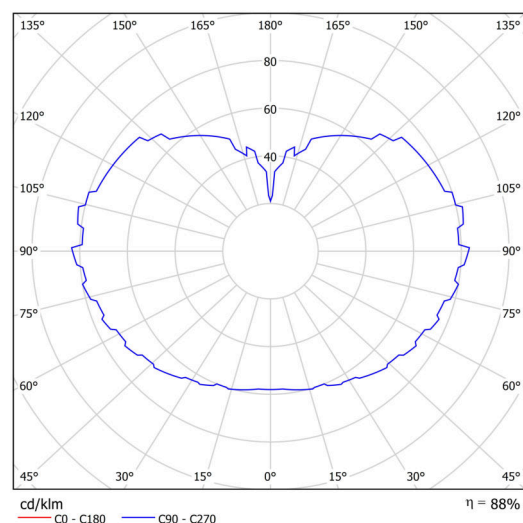

Technical

| | |
|------------------------------|--------------------------------|
| Types of luminaires | Dimmable |
| Mounting type | Suspended - wire |
| Base material | steel |
| Shade material | three-layer glass TRIPLEX OPAL |
| Base color | white Ral9003 |
| Shade color | white |
| Holding the shade | steel holder |
| Mounting location | ceiling |
| Width | 600 mm |
| Length | 600 mm |
| Height | 600 mm |
| Diameter | ø 600 mm |
| Hinge length | 1000 mm |
| mounting holes (diameter) | none |
| Installation wire (diameter) | none |
| Energy Class | D |
| Impact strength | IK01 |
| Operating temperature | from -20°C to +30°C |

Luminous

| | |
|-----------------------------|--------------|
| Lum. flux of luminaire | 6810 lm |
| Lum. flux of light source | 7740 lm |
| Luminaire efficacy | 141 lm/W |
| Temperature | 3000 K |
| Rated life time LED L80/B10 | 100000 hours |
| CRI | Ra80 |
| MacAdam | 3 |
| Blue light hazard | Risk group 0 |