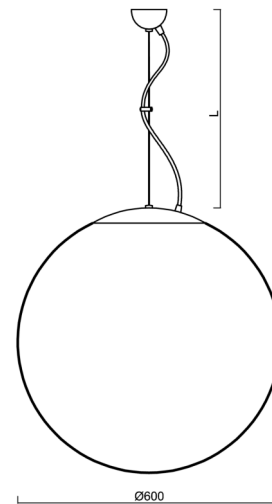

ADRIA L5

Product code: ADR45868

Type: ZL11/3/099/L100 NB**

Short description of the luminaire: Stainless brushed pendant E27 light ON/OFF with TRIPLEX OPAL glass shade.

Technical

Types of luminaires	Classic on/off
Mounting type	Suspended - wire
Base material	stainless steel steel
Shade material	three-layer glass TRIPLEX OPAL
Base color	brushed stainless steel
Shade color	white
Holding the shade	steel holder
Mounting location	ceiling
Width	600 mm
Length	600 mm
Height	600 mm
Diameter	ø 600 mm
Hinge length	1000 mm
mounting holes (diameter)	none
Installation wire (diameter)	none
Impact strength	IK01
Operating temperature	from -20°C to +30°C

Electric

Voltage type	AC
AC voltage	220 - 240 V
Power consumption	3x25 W
Ingress Protection	IP40
Socket	E27
terminal block	none

Luminous

Blue light hazard	Risk group 0

Eulum data for calculation programs are available at www.osmont.cz.