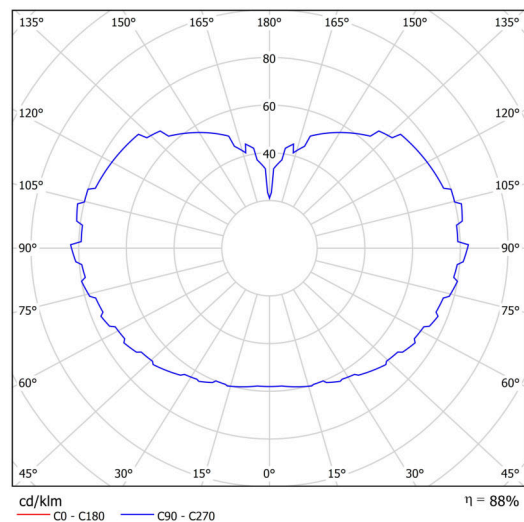

ADRIA L5

Product code: ADR45868

Type: ZL11/3/099/L100 NB**

Short description of the luminaire: Stainless brushed pendant E27 light ON/OFF with TRIPLEX OPAL glass shade.

Technical

Types of luminaires	Classic on/off
Mounting type	Suspended - wire
Base material	stainless steel steel
Shade material	three-layer glass TRIPLEX OPAL
Base color	brushed stainless steel
Shade color	white
Holding the shade	steel holder
Mounting location	ceiling
Width	600 mm
Length	600 mm
Height	600 mm
Diameter	ø 600 mm
Hinge length	1000 mm
mounting holes (diameter)	none
Installation wire (diameter)	none
Impact strength	IK01
Operating temperature	from -20°C to +30°C

Electric

Voltage type	AC
AC voltage	220 - 240 V
Power consumption	3x25 W
Ingress Protection	IP40
Socket	E27
terminal block	none

Luminous

Blue light hazard	Risk group 0

Eulum data for calculation programs are available at www.osmont.cz.