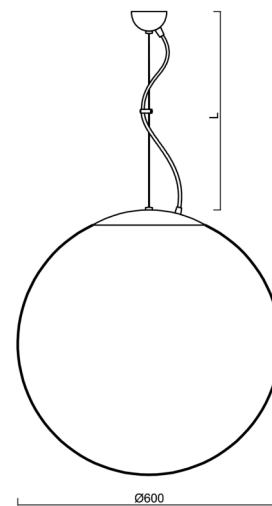

ADRIA L5

Product code: ADR45844

Type: ZL11/3/099/L100 MS**

Short description of the luminaire: Brass pendant E27 light ON/OFF with TRIPLEX OPAL glass shade.

Technical

Types of luminaires	Classic on/off
Mounting type	Suspended - wire
Base material	brass
Shade material	three-layer glass TRIPLEX OPAL
Base color	polished brass
Shade color	white
Holding the shade	steel holder
Mounting location	ceiling
Width	600 mm
Length	600 mm
Height	600 mm
Diameter	ø 600 mm
Hinge length	1000 mm
mounting holes (diameter)	none
Installation wire (diameter)	none
Impact strength	IK01
Operating temperature	from -20°C to +30°C

Electric

Voltage type	AC
AC voltage	220 - 240 V
Power consumption	3x25 W
Ingress Protection	IP40
Socket	E27
terminal block	none

Luminous

Blue light hazard	Risk group 0

Eulum data for calculation programs are available at www.osmont.cz.