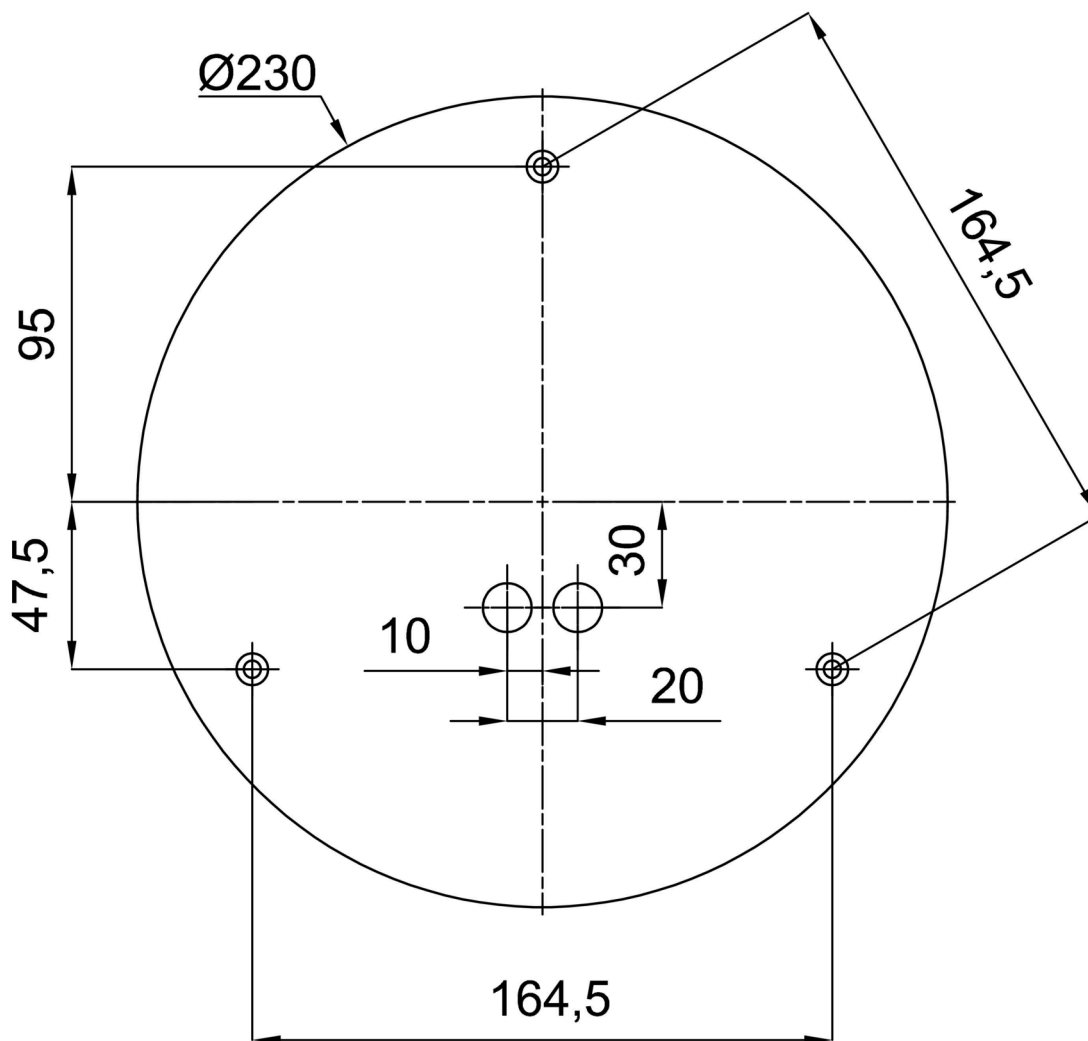

TECHNICAL SHEET

Rated life time LED L80/B10	100000 hours
CRI	Ra80
MacAdam	3
Blue light hazard	Risk group 0

Eulum data for calculation programs are available at www.osmont.cz.

Logistic

EAN	8591728063030
Weight NTTO	5.8 Kg
Weight BTTO	7.32 Kg
Number of cartons	2 pcs
Package volume	0.148 m³
Package 1 width	0.52 m
Package 1 length	0.52 m
Package 1 height	0.53 m
Warranty*	60 months

*The warranty for the batteries is valid for 12 months from the date of purchase.

Installation dimensions: