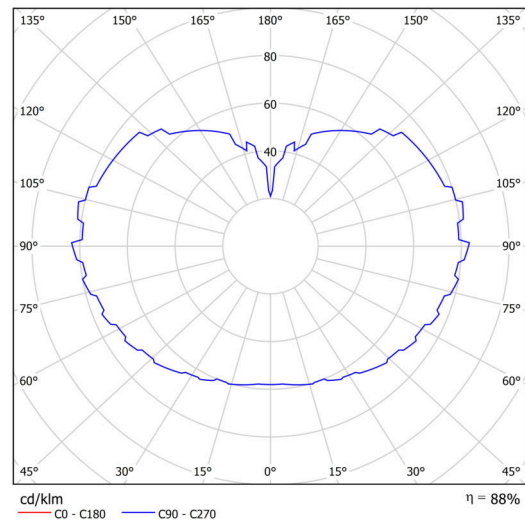

Technical

Types of luminaires	Emergency combined
Mounting type	Suspended - wire
Base material	stainless steel steel
Shade material	three-layer glass TRIPLEX OPAL
Base color	brushed stainless steel
Shade color	white
Holding the shade	steel holder
Mounting location	ceiling
Width	500 mm
Length	500 mm
Height	500 mm
Diameter	ø 500 mm
Hinge length	1000 mm
mounting holes (diameter)	3xø5mm
Cable entrance	2xø16mm
Energy Class	D
Impact strength	IK01
Operating temperature	from 0°C to +30°C

Luminous

Lum. flux of luminaire	8450 lm
Lum. flux of light source	9600 lm
Lum. flux of light source in emergency mode	150 lm
Luminaire efficacy	143 lm/W
Temperature	4000 K

TECHNICAL SHEET

Rated life time LED L80/B10	100000 hours
CRI	Ra80
MacAdam	3
Blue light hazard	Risk group 0