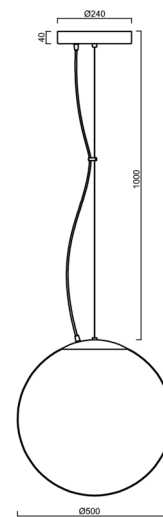

ADRIA L4 HP

LED-5L08E950ZL11/098/L100/NK1W NB 4K##

WWW.OSMONT.CZ

ADRIA L4 HP

Product code: ADR72603

Type: LED-5L08E950ZL11/098/L100/NK1W NB 4K##

Short description of the luminaire: Stainless steel brushed | pendant high-power LED light with emergency backup combined | TRIPLEX OPAL hand blown glass shade| steel wire pendant (with supply cable) 100 cm |

Technical

Types of luminaires	Emergency combined
Mounting type	Suspended - wire
Base material	stainless steel steel
Shade material	three-layer glass TRIPLEX OPAL
Base color	brushed stainless steel
Shade color	white
Holding the shade	steel holder
Mounting location	ceiling
Width	500 mm
Length	500 mm
Height	500 mm
Diameter	ø 500 mm
Hinge length	1000 mm
mounting holes (diameter)	3xø5mm
Cable entrance	2xø16mm
Energy Class	D
Impact strength	IK01
Operating temperature	from 0°C to +30°C