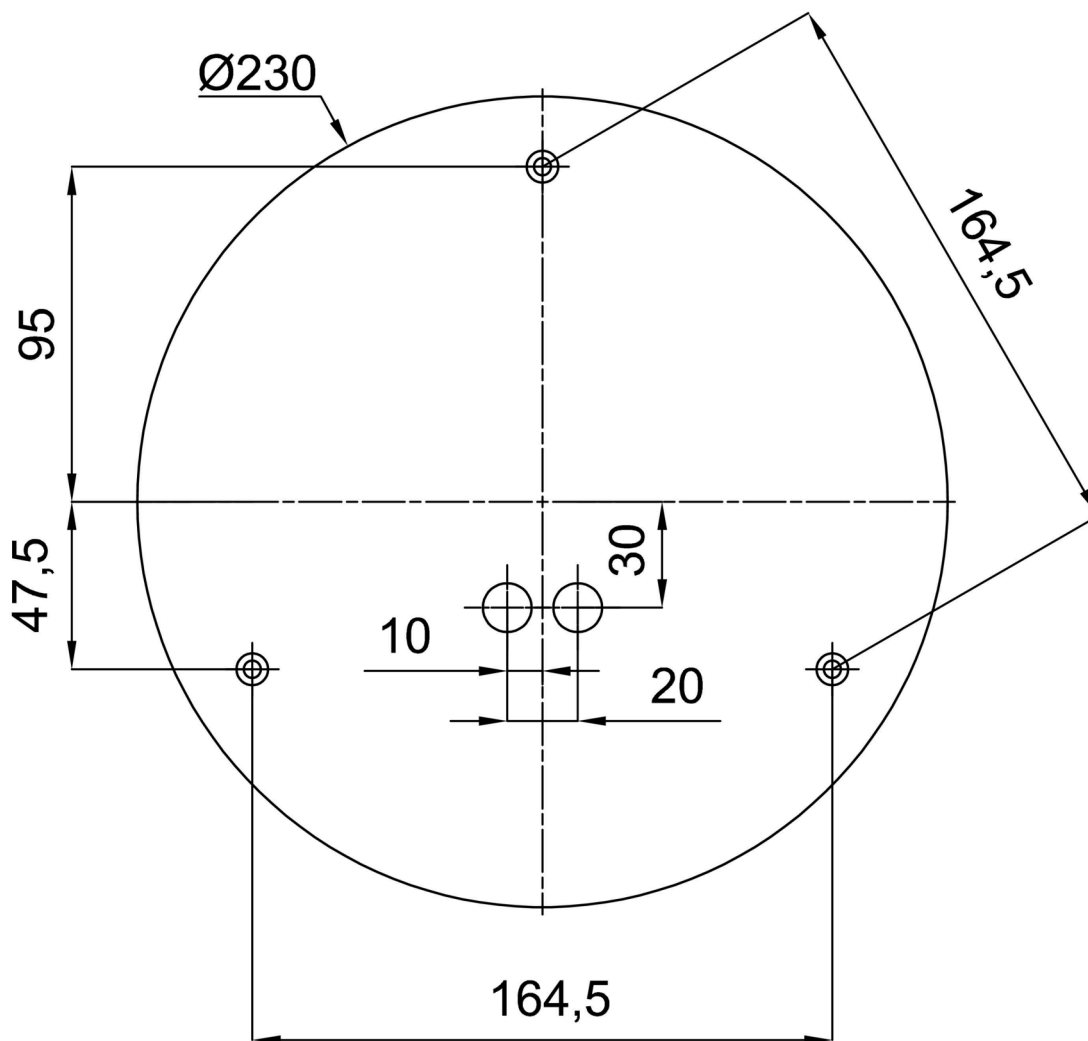

TECHNICAL SHEET

Rated life time LED L80/B10	100000 hours
CRI	Ra80
MacAdam	3
Blue light hazard	Risk group 0

Eulum data for calculation programs are available at www.osmont.cz.

Logistic

EAN	8591728063016
Weight NTTO	5.8 Kg
Weight BTTO	7.32 Kg
Number of cartons	2 pcs
Package volume	0.148 m³
Package 1 width	0.52 m
Package 1 length	0.52 m
Package 1 height	0.53 m
Warranty*	60 months

*The warranty for the batteries is valid for 12 months from the date of purchase.

Installation dimensions: