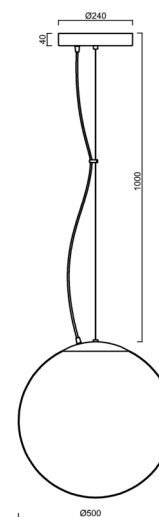

ADRIA L4 HP

LED-5L08E950ZL11/098/L100/NK1W MS 4K##

WWW.OSMONT.CZ

ADRIA L4 HP

Product code: ADR72599

Type: LED-5L08E950ZL11/098/L100/NK1W MS 4K##

Short description of the luminaire: Brass polished | pendant high-power LED light with emergency backup combined | TRIPLEX OPAL hand blown glass shade| steel wire pendant (with supply cable) 100 cm |

Technical

Types of luminaires	Emergency combined
Mounting type	Suspended - wire
Base material	brass
Shade material	three-layer glass TRIPLEX OPAL
Base color	polished brass
Shade color	white
Holding the shade	steel holder
Mounting location	ceiling
Width	500 mm
Length	500 mm
Height	500 mm
Diameter	ø 500 mm
Hinge length	1000 mm
mounting holes (diameter)	3xø5mm
Cable entrance	2xø16mm
Energy Class	D
Impact strength	IK01
Operating temperature	from 0°C to +30°C