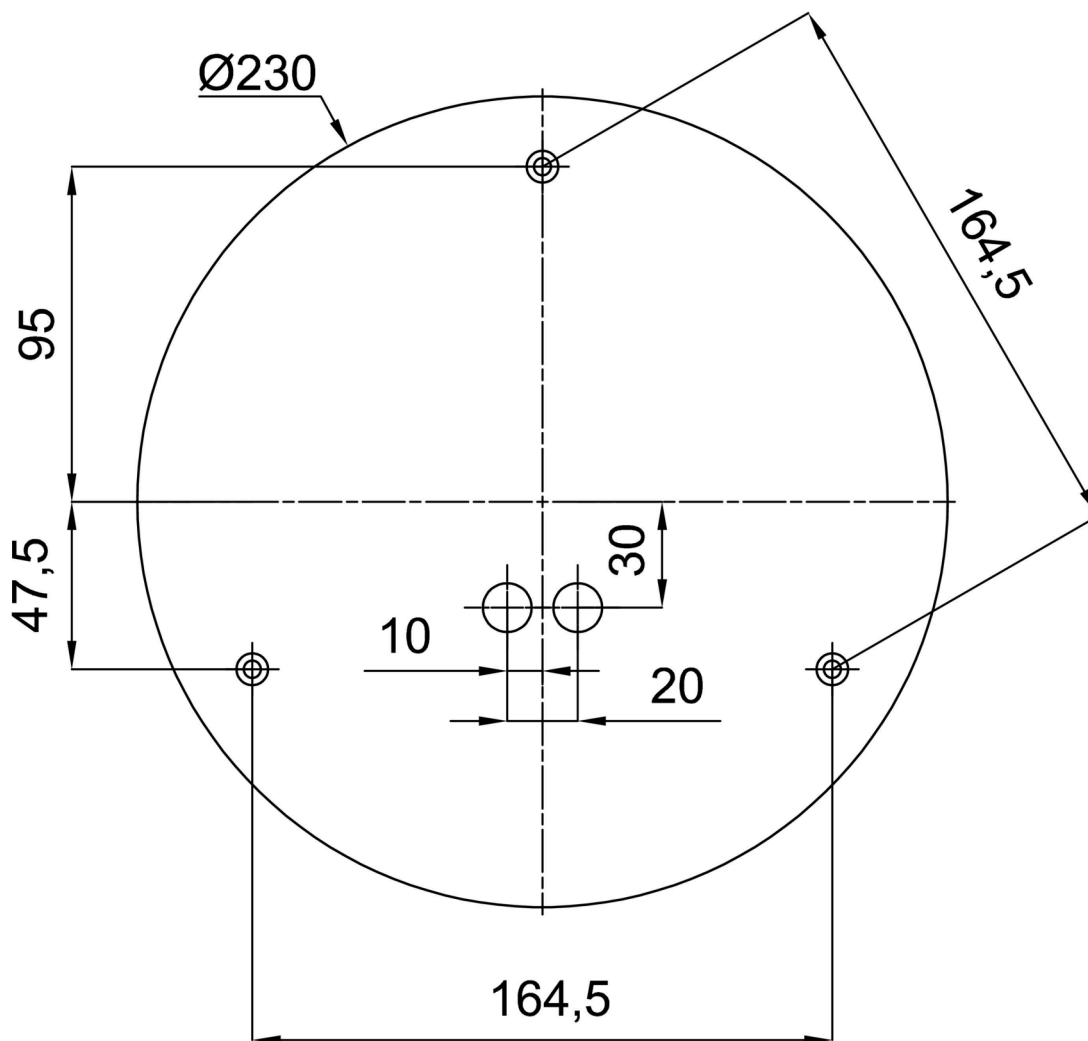

## Technical

Types of luminaires	Emergency combined
Mounting type	Suspended - wire
Base material	stainless steel steel
Shade material	three-layer glass TRIPLEX OPAL
Base color	polished stainless steel
Shade color	white
Holding the shade	steel holder
Mounting location	ceiling
Width	500 mm
Length	500 mm
Height	500 mm
Diameter	ø 500 mm
Hinge length	1000 mm
mounting holes (diameter)	3xø5mm
Cable entrance	2xø16mm
Energy Class	D
Impact strength	IK01
Operating temperature	from 0°C to +30°C

## Installation dimensions: