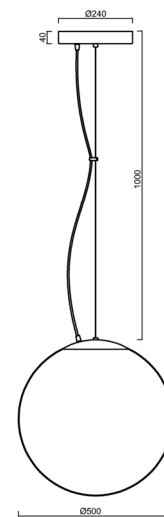

# ADRIA L4 HP

Product code: ADR72101

Type: LED-5L08E950ZL11/098/L100/NK1W NL 3K##

Short description of the luminaire: Stainless steel polished | pendant high-power LED light with emergency backup combined | TRIPLEX OPAL hand blown glass shade | steel wire pendant ( with supply cable) 100 cm |

## Technical

Types of luminaires	Emergency combined
Mounting type	Suspended - wire
Base material	stainless steel steel
Shade material	three-layer glass TRIPLEX OPAL
Base color	polished stainless steel
Shade color	white
Holding the shade	steel holder
Mounting location	ceiling
Width	500 mm
Length	500 mm
Height	500 mm
Diameter	ø 500 mm
Hinge length	1000 mm
mounting holes (diameter)	3xø5mm
Cable entrance	2xø16mm
Energy Class	D
Impact strength	IK01
Operating temperature	from 0°C to +30°C

## Installation dimensions: