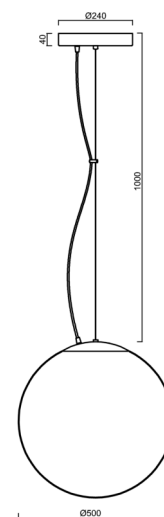

ADRIA L4 HP

LED-5L08E950ZL11/098/L100 NK3HST NL 4K##

WWW.OSMONT.CZ

ADRIA L4 HP

Product code: ADR62858

Type: LED-5L08E950ZL11/098/L100 NK3HST NL 4K##

Short description of the luminaire: Stainless steel polished | pendant LED light with emergency backup combined (with Self-test) | TRIPLEX OPAL hand blown glass shade | steel wire pendant (with supply cable) 100 cm |

Technical

Types of luminaires	Emergency combined SELFTEST
Mounting type	Suspended - wire
Base material	stainless steel steel
Shade material	three-layer glass TRIPLEX OPAL
Base color	polished stainless steel
Shade color	white
Holding the shade	steel holder
Mounting location	ceiling
Width	500 mm
Length	500 mm
Height	500 mm
Hinge length	1000 mm
mounting holes (diameter)	3xØ5mm
Cable entrance	2xØ16mm
Energy Class	D
Impact strength	IK01
Operating temperature	from -20°C to +30°C

Eulum data for calculation programs are available at www.osmont.cz.

Logistic

EAN	8591728148539
Weight NTTO	5.8 Kg
Weight BTTO	7.32 Kg
Number of cartons	2 pcs
Package volume	0.148 m ³
Package 1 width	0.52 m
Package 1 length	0.52 m
Package 1 height	0.53 m
Warranty*	60 months

*The warranty for the batteries is valid for 12 months from the date of purchase.

Installation dimensions:

Additional assortment:

Lampshade

Product code	Name	Color	Description	Picture	Drawing
20041	098	white	příslušenství		