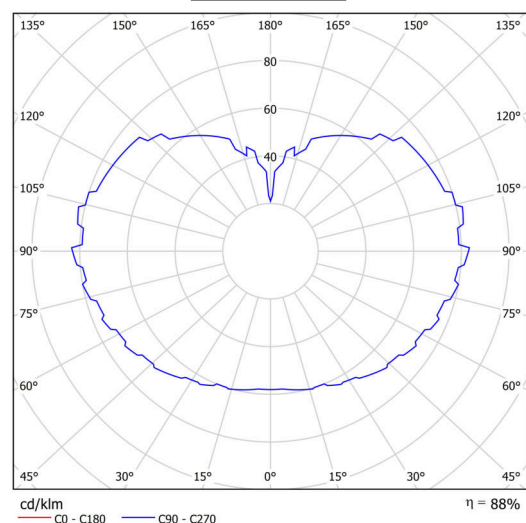

Technical

Types of luminaires	Emergency combined SELFTEST
Mounting type	Suspended - wire
Base material	stainless steel steel
Shade material	three-layer glass TRIPLEX OPAL
Base color	polished stainless steel
Shade color	white
Holding the shade	steel holder
Mounting location	ceiling
Width	500 mm
Length	500 mm
Height	500 mm
Hinge length	1000 mm
mounting holes (diameter)	3xØ5mm
Cable entrance	2xØ16mm
Energy Class	D
Impact strength	IK01
Operating temperature	from -20°C to +30°C

Electric

Power consumption	59 W
Ingress Protection	IP40
Socket	LED modul
Battery type	LiFePO4
Emergency time	3 hours
SELFTEST	yes
terminal block	snap terminal block

Luminous

Lum. flux of luminaire	8450 lm
Lum. flux of light source	9600 lm
Lum. flux of light source in emergency mode	200 lm
Temperature	4000 K
Rated life time LED L80/B10	100000 hours
CRI	Ra80
MacAdam	3
Blue light hazard	Risk group 0