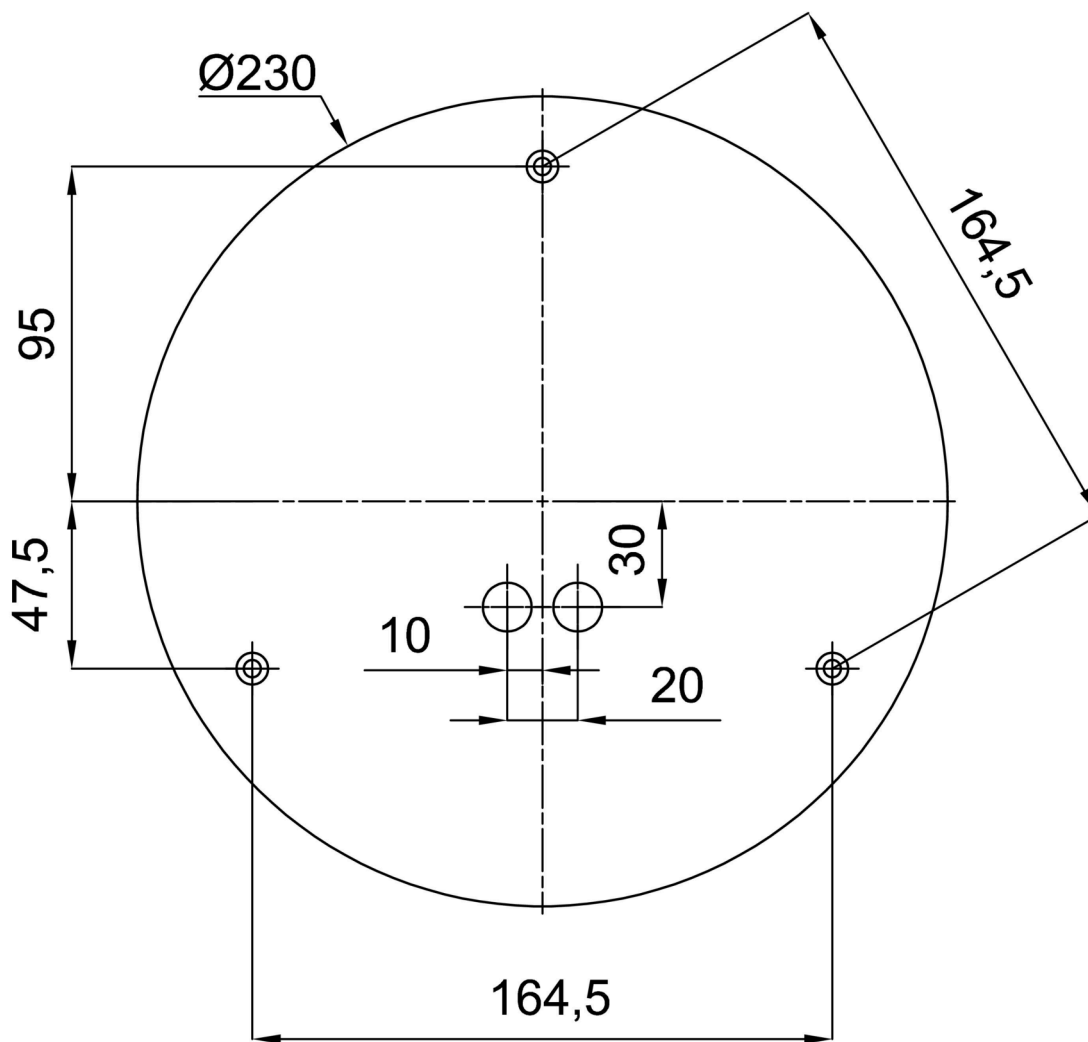

Logistic

EAN	8591728148522
Weight NTTO	5.8 Kg
Weight BTTO	7.32 Kg
Number of cartons	2 pcs
Package volume	0.148 m³
Package 1 width	0.52 m
Package 1 length	0.52 m
Package 1 height	0.53 m
Warranty*	60 months

*The warranty for the batteries is valid for 12 months from the date of purchase.

Installation dimensions: