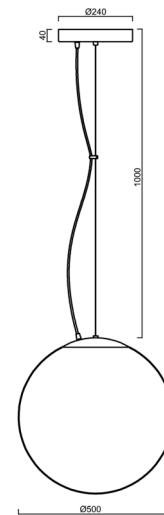

# ADRIA L4 HP

Product code: ADR62857

Type: LED-5L08E950ZL11/098/L100 NK3HST MS 4K##

Short description of the luminaire: Brass polished | pendant LED light with emergency backup combined ( with Self-test) | TRIPLEX OPAL hand blown glass shade| steel wire pendant ( with supply cable) 100 cm |

## Technical

Types of luminaires	Emergency combined SELFTEST
Mounting type	Suspended - wire
Base material	brass
Shade material	three-layer glass TRIPLEX OPAL
Base color	polished brass
Shade color	white
Holding the shade	steel holder
Mounting location	ceiling
Width	500 mm
Length	500 mm
Height	500 mm
Hinge length	1000 mm
mounting holes (diameter)	3xØ5mm
Cable entrance	2xØ16mm
Energy Class	D
Impact strength	IK01
Operating temperature	from -20°C to +30°C