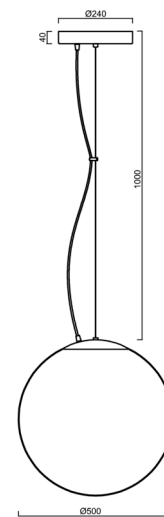

ADRIA L4 HP

LED-5L08E950ZL11/098/L100 NK3HST C 4K##

WWW.OSMONT.CZ

ADRIA L4 HP

Product code: ADR62856

Type: LED-5L08E950ZL11/098/L100 NK3HST C 4K##

Short description of the luminaire: Black colour | pendant LED light with emergency backup combined (with Self-test) | TRIPLEX OPAL hand blown glass shade| steel wire pendant (with supply cable) 100 cm |

Technical

Types of luminaires	Emergency combined SELFTEST
Mounting type	Suspended - wire
Base material	steel
Shade material	three-layer glass TRIPLEX OPAL
Base color	black Ral9005
Shade color	white
Holding the shade	steel holder
Mounting location	ceiling
Width	500 mm
Length	500 mm
Height	500 mm
Hinge length	1000 mm
mounting holes (diameter)	3xØ5mm
Cable entrance	2xØ16mm
Energy Class	D
Impact strength	IK01
Operating temperature	from -20°C to +30°C