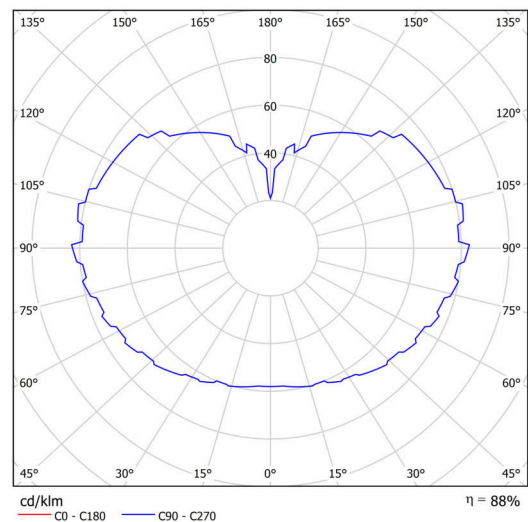

Technical

Types of luminaires	Dimmable
Mounting type	Suspended - wire
Base material	stainless steel steel
Shade material	three-layer glass TRIPLEX OPAL
Base color	brushed stainless steel
Shade color	white
Holding the shade	steel holder
Mounting location	ceiling
Width	500 mm
Length	500 mm
Height	500 mm
Diameter	Ø 500 mm
Hinge length	1000 mm
mounting holes (diameter)	3xØ5mm
Cable entrance	2xØ16mm
Energy Class	D
Impact strength	IK01
Operating temperature	from -20°C to +30°C

Luminous

Lum. flux of luminaire	8450 lm
Lum. flux of light source	9600 lm
Luminaire efficacy	143 lm/W
Temperature	4000 K
Rated life time LED L80/B10	100000 hours
CRI	Ra80
MacAdam	3
Blue light hazard	Risk group 0