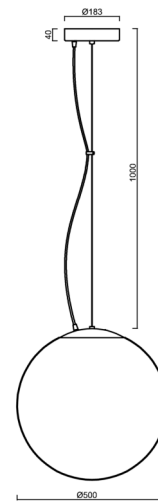

ADRIA L4 HP

LED-5L08E950ZL11/098/L100 NB DALI 4K##

WWW.OSMONT.CZ

ADRIA L4 HP

Product code: ADR62688

Type: LED-5L08E950ZL11/098/L100 NB DALI 4K##

Short description of the luminaire: Stainless steel brushed | pendant high-power LED light DALI | TRIPLEX OPAL hand blown glass shade| steel wire pendant (with supply cable) 100 cm |

Technical

Types of luminaires	Dimmable
Mounting type	Suspended - wire
Base material	stainless steel steel
Shade material	three-layer glass TRIPLEX OPAL
Base color	brushed stainless steel
Shade color	white
Holding the shade	steel holder
Mounting location	ceiling
Width	500 mm
Length	500 mm
Height	500 mm
Diameter	Ø 500 mm
Hinge length	1000 mm
mounting holes (diameter)	3xØ5mm
Cable entrance	2xØ16mm
Energy Class	D
Impact strength	IK01
Operating temperature	from -20°C to +30°C