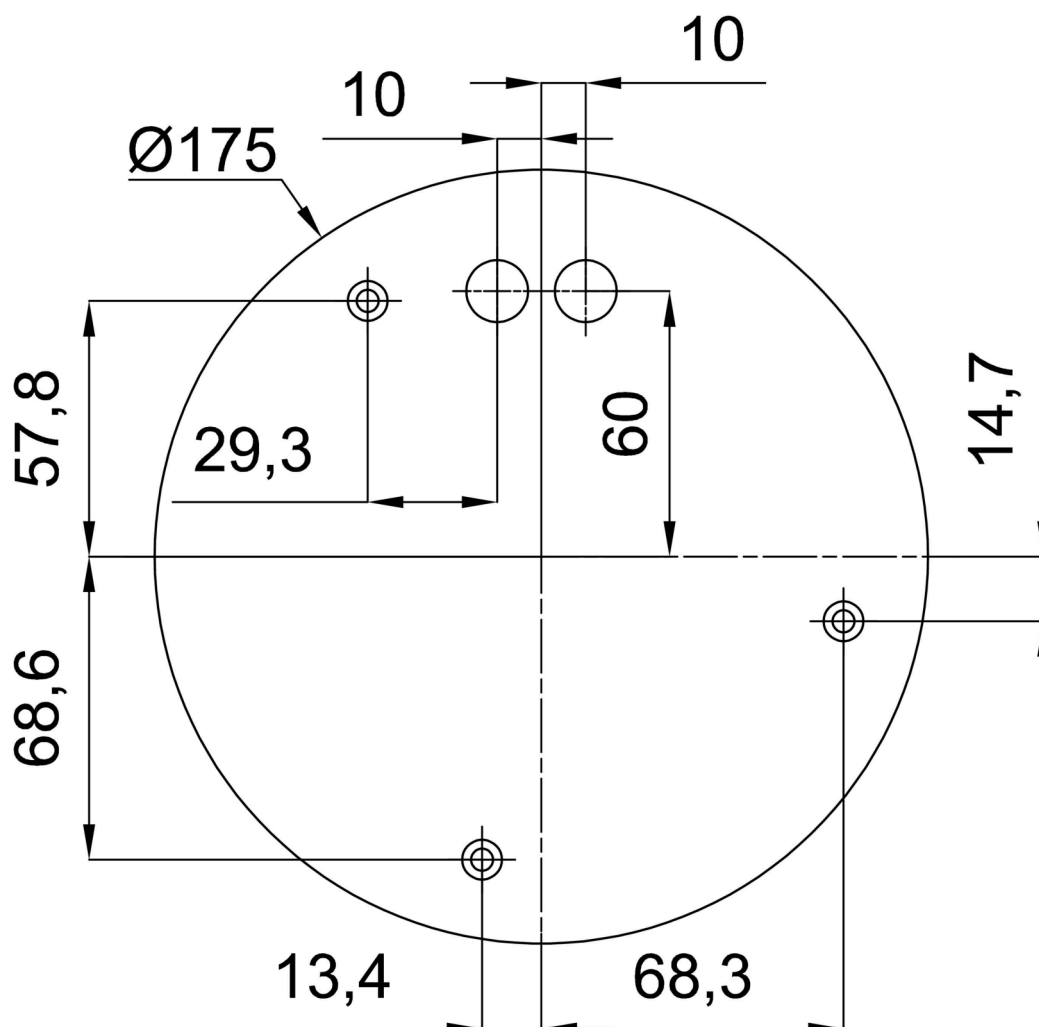

Technical

Types of luminaires	Classic on/off
Mounting type	Suspended - wire
Base material	stainless steel steel
Shade material	three-layer glass TRIPLEX OPAL
Base color	brushed stainless steel
Shade color	white
Holding the shade	steel holder
Mounting location	ceiling
Width	500 mm
Length	500 mm
Height	500 mm
Diameter	Ø 500 mm
Hinge length	1000 mm
mounting holes (diameter)	3xØ5mm
Cable entrance	2xØ16mm
Energy Class	D
Impact strength	IK01
Operating temperature	from -20°C to +30°C

TECHNICAL SHEET

Eulum data for calculation programs are available at www.osmont.cz.

Logistic

EAN	8591728059927
Weight NTTO	5.8 Kg
Weight BTTO	7.32 Kg
Number of cartons	2 pcs
Package volume	0.148 m ³
Package 1 width	0.52 m
Package 1 length	0.52 m
Package 1 height	0.53 m
Warranty*	60 months

*The warranty for the batteries is valid for 12 months from the date of purchase.

Installation dimensions:

Additional assortment:

Lampshade

Product code	Name	Color	Description	Picture	Drawing
20041	098	white	příslušenství		