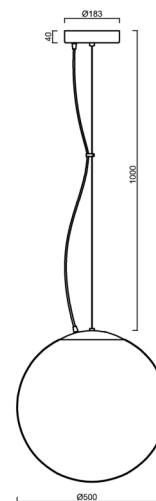

ADRIA L4 HP

LED-5L08E950ZL11/098/L100 NB 4K##

WWW.OSMONT.CZ

ADRIA L4 HP

Product code: ADR62686

Type: LED-5L08E950ZL11/098/L100 NB 4K##

Short description of the luminaire: Stainless steel brushed | pendant high-power LED light ON/OFF | TRIPLEX OPAL hand blown glass shade| steel wire pendant (with supply cable) 100 cm |

Technical

Types of luminaires	Classic on/off
Mounting type	Suspended - wire
Base material	stainless steel steel
Shade material	three-layer glass TRIPLEX OPAL
Base color	brushed stainless steel
Shade color	white
Holding the shade	steel holder
Mounting location	ceiling
Width	500 mm
Length	500 mm
Height	500 mm
Diameter	Ø 500 mm
Hinge length	1000 mm
mounting holes (diameter)	3xØ5mm
Cable entrance	2xØ16mm
Energy Class	D
Impact strength	IK01
Operating temperature	from -20°C to +30°C

TECHNICAL SHEET

Eulum data for calculation programs are available at www.osmont.cz.

Logistic

EAN	8591728059927
Weight NTTO	5.8 Kg
Weight BTTO	7.32 Kg
Number of cartons	2 pcs
Package volume	0.148 m ³
Package 1 width	0.52 m
Package 1 length	0.52 m
Package 1 height	0.53 m
Warranty*	60 months