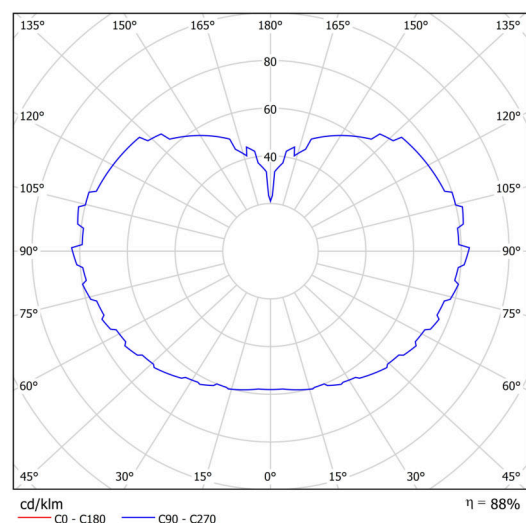

## Technical

Types of luminaires	Dimmable
Mounting type	Suspended - wire
Base material	stainless steel steel
Shade material	three-layer glass TRIPLEX OPAL
Base color	polished stainless steel
Shade color	white
Holding the shade	steel holder
Mounting location	ceiling
Width	500 mm
Length	500 mm
Height	500 mm
Diameter	Ø 500 mm
Hinge length	1000 mm
mounting holes (diameter)	3xØ5mm
Cable entrance	2xØ16mm
Energy Class	D
Impact strength	IK01
Operating temperature	from -20°C to +30°C

## Luminous

Lum. flux of luminaire	8450 lm
Lum. flux of light source	9600 lm
Luminaire efficacy	143 lm/W
Temperature	4000 K
Rated life time LED L80/B10	100000 hours
CRI	Ra80
MacAdam	3
Blue light hazard	Risk group 0