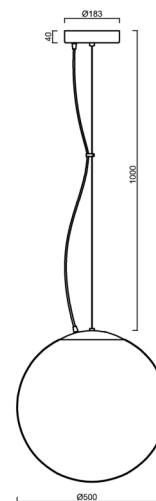

# ADRIA L4 HP

Product code: ADR62684

Type: LED-5L08E950ZL11/098/L100 NL DALI 4K##

Short description of the luminaire: Stainless steel polished | pendant high-power LED light DALI | TRIPLEX OPAL hand blown glass shade | steel wire pendant ( with supply cable) 100 cm |

## Technical

Types of luminaires	Dimmable
Mounting type	Suspended - wire
Base material	stainless steel steel
Shade material	three-layer glass TRIPLEX OPAL
Base color	polished stainless steel
Shade color	white
Holding the shade	steel holder
Mounting location	ceiling
Width	500 mm
Length	500 mm
Height	500 mm
Diameter	Ø 500 mm
Hinge length	1000 mm
mounting holes (diameter)	3xØ5mm
Cable entrance	2xØ16mm
Energy Class	D
Impact strength	IK01
Operating temperature	from -20°C to +30°C