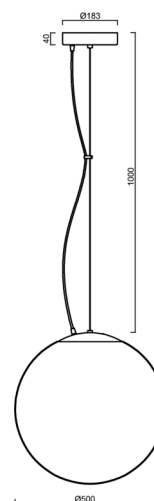

# ADRIA L4 HP

Product code: ADR62680

Type: LED-5L08E950ZL11/098/L100 MS DALI 4K##

Short description of the luminaire: Brass polished | pendant high-power LED light DALI | TRIPLEX OPAL hand blown glass shade | steel wire pendant ( with supply cable) 100 cm |

## Technical

Types of luminaires	Dimmable
Mounting type	Suspended - wire
Base material	brass
Shade material	three-layer glass TRIPLEX OPAL
Base color	polished brass
Shade color	white
Holding the shade	steel holder
Mounting location	ceiling
Width	500 mm
Length	500 mm
Height	500 mm
Diameter	Ø 500 mm
Hinge length	1000 mm
mounting holes (diameter)	3xØ5mm
Cable entrance	2xØ16mm
Energy Class	D
Impact strength	IK01
Operating temperature	from -20°C to +30°C