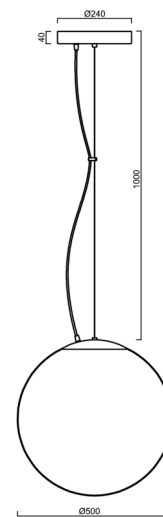

ADRIA L4 HP

LED-5L08E950ZL11/098/L100 NK3HST NL 3K##

WWW.OSMONT.CZ

ADRIA L4 HP

Product code: ADR62358

Type: LED-5L08E950ZL11/098/L100 NK3HST NL 3K##

Short description of the luminaire: Stainless steel polished | pendant LED light with emergency backup combined (with Self-test) | TRIPLEX OPAL hand blown glass shade | steel wire pendant (with supply cable) 100 cm |

Technical

Types of luminaires	Emergency combined SELFTEST
Mounting type	Suspended - wire
Base material	stainless steel steel
Shade material	three-layer glass TRIPLEX OPAL
Base color	polished stainless steel
Shade color	white
Holding the shade	steel holder
Mounting location	ceiling
Width	500 mm
Length	500 mm
Height	500 mm
Hinge length	1000 mm
mounting holes (diameter)	3xØ5mm
Cable entrance	2xØ16mm
Energy Class	D
Impact strength	IK01
Operating temperature	from -20°C to +30°C

Eulum data for calculation programs are available at www.osmont.cz.

Logistic

EAN	8591728147136
Weight NTTO	5.8 Kg
Weight BTTO	7.32 Kg
Number of cartons	2 pcs
Package volume	0.148 m ³
Package 1 width	0.52 m
Package 1 length	0.52 m
Package 1 height	0.53 m
Warranty*	60 months

*The warranty for the batteries is valid for 12 months from the date of purchase.

Installation dimensions:

Additional assortment:

Lampshade

Product code	Name	Color	Description	Picture	Drawing
20041	098	white	příslušenství		