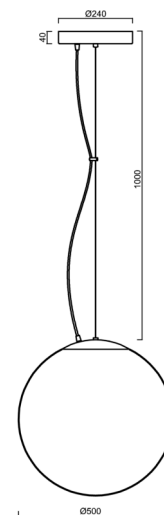

ADRIA L4 HP

LED-5L08E950ZL11/098/L100 NK3HST C 3K##

WWW.OSMONT.CZ

ADRIA L4 HP

Product code: ADR62356

Type: LED-5L08E950ZL11/098/L100 NK3HST C 3K##

Short description of the luminaire: Black colour | pendant LED light with emergency backup combined (with Self-test) | TRIPLEX OPAL hand blown glass shade| steel wire pendant (with supply cable) 100 cm |

Technical

Types of luminaires	Emergency combined SELFTEST
Mounting type	Suspended - wire
Base material	steel
Shade material	three-layer glass TRIPLEX OPAL
Base color	black Ral9005
Shade color	white
Holding the shade	steel holder
Mounting location	ceiling
Width	500 mm
Length	500 mm
Height	500 mm
Hinge length	1000 mm
mounting holes (diameter)	3xØ5mm
Cable entrance	2xØ16mm
Energy Class	D
Impact strength	IK01
Operating temperature	from -20°C to +30°C