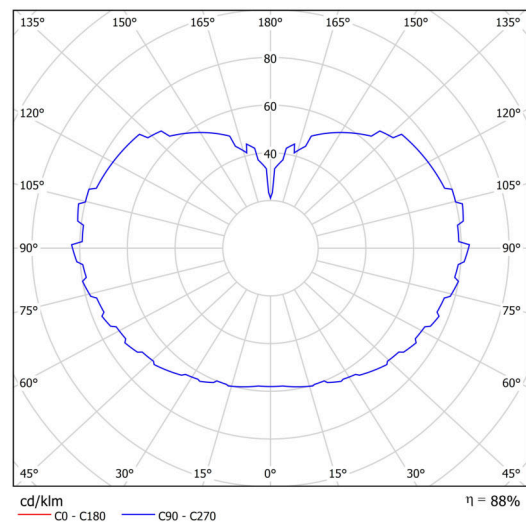

Technical

Types of luminaires	Dimmable
Mounting type	Suspended - wire
Base material	stainless steel steel
Shade material	three-layer glass TRIPLEX OPAL
Base color	brushed stainless steel
Shade color	white
Holding the shade	steel holder
Mounting location	ceiling
Width	500 mm
Length	500 mm
Height	500 mm
Diameter	Ø 500 mm
Hinge length	1000 mm
mounting holes (diameter)	3xØ5mm
Cable entrance	2xØ16mm
Energy Class	D
Impact strength	IK01
Operating temperature	from -20°C to +30°C

Luminous

Lum. flux of luminaire	8100 lm
Lum. flux of light source	9200 lm
Luminaire efficacy	137 lm/W
Temperature	3000 K
Rated life time LED L80/B10	100000 hours
CRI	Ra80
MacAdam	3
Blue light hazard	Risk group 0