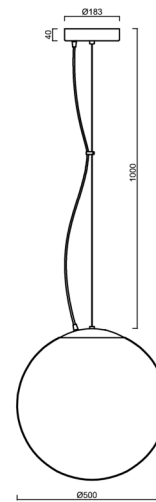

ADRIA L4 HP

LED-5L08E950ZL11/098/L100 NB DALI 3K##

WWW.OSMONT.CZ

ADRIA L4 HP

Product code: ADR62188

Type: LED-5L08E950ZL11/098/L100 NB DALI 3K##

Short description of the luminaire: Stainless steel brushed | pendant high-power LED light DALI | TRIPLEX OPAL hand blown glass shade | steel wire pendant (with supply cable) 100 cm |

Technical

Types of luminaires	Dimmable
Mounting type	Suspended - wire
Base material	stainless steel steel
Shade material	three-layer glass TRIPLEX OPAL
Base color	brushed stainless steel
Shade color	white
Holding the shade	steel holder
Mounting location	ceiling
Width	500 mm
Length	500 mm
Height	500 mm
Diameter	Ø 500 mm
Hinge length	1000 mm
mounting holes (diameter)	3xØ5mm
Cable entrance	2xØ16mm
Energy Class	D
Impact strength	IK01
Operating temperature	from -20°C to +30°C