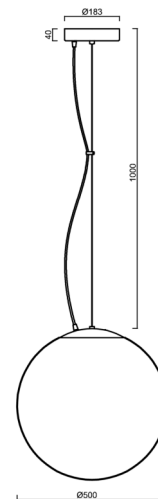

ADRIA L4 HP

LED-5L08E950ZL11/098/L100 NB 3K##

WWW.OSMONT.CZ

ADRIA L4 HP

Product code: ADR62186

Type: LED-5L08E950ZL11/098/L100 NB 3K##

Short description of the luminaire: Stainless steel brushed | pendant high-power LED light ON/OFF | TRIPLEX OPAL hand blown glass shade| steel wire pendant (with supply cable) 100 cm |

Technical

Types of luminaires	Classic on/off
Mounting type	Suspended - wire
Base material	stainless steel steel
Shade material	three-layer glass TRIPLEX OPAL
Base color	brushed stainless steel
Shade color	white
Holding the shade	steel holder
Mounting location	ceiling
Width	500 mm
Length	500 mm
Height	500 mm
Diameter	Ø 500 mm
Hinge length	1000 mm
mounting holes (diameter)	3xØ5mm
Cable entrance	2xØ16mm
Energy Class	D
Impact strength	IK01
Operating temperature	from -20°C to +30°C

TECHNICAL SHEET

Eulum data for calculation programs are available at www.osmont.cz.

Logistic

EAN	8591728057824
Weight NTTO	5.8 Kg
Weight BTTO	7.32 Kg
Number of cartons	2 pcs
Package volume	0.148 m ³
Package 1 width	0.52 m
Package 1 length	0.52 m
Package 1 height	0.53 m
Warranty*	60 months