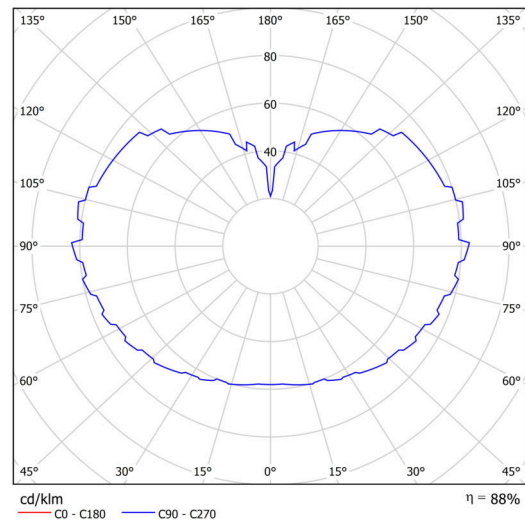

Technical

Types of luminaires	Classic on/off
Mounting type	Suspended - wire
Base material	stainless steel steel
Shade material	three-layer glass TRIPLEX OPAL
Base color	brushed stainless steel
Shade color	white
Holding the shade	steel holder
Mounting location	ceiling
Width	500 mm
Length	500 mm
Height	500 mm
Diameter	Ø 500 mm
Hinge length	1000 mm
mounting holes (diameter)	3xØ5mm
Cable entrance	2xØ16mm
Energy Class	D
Impact strength	IK01
Operating temperature	from -20°C to +30°C

Luminous

Lum. flux of luminaire	8100 lm
Lum. flux of light source	9200 lm
Luminaire efficacy	137 lm/W
Temperature	3000 K
Rated life time LED L80/B10	100000 hours
CRI	Ra80
MacAdam	3
Blue light hazard	Risk group 0