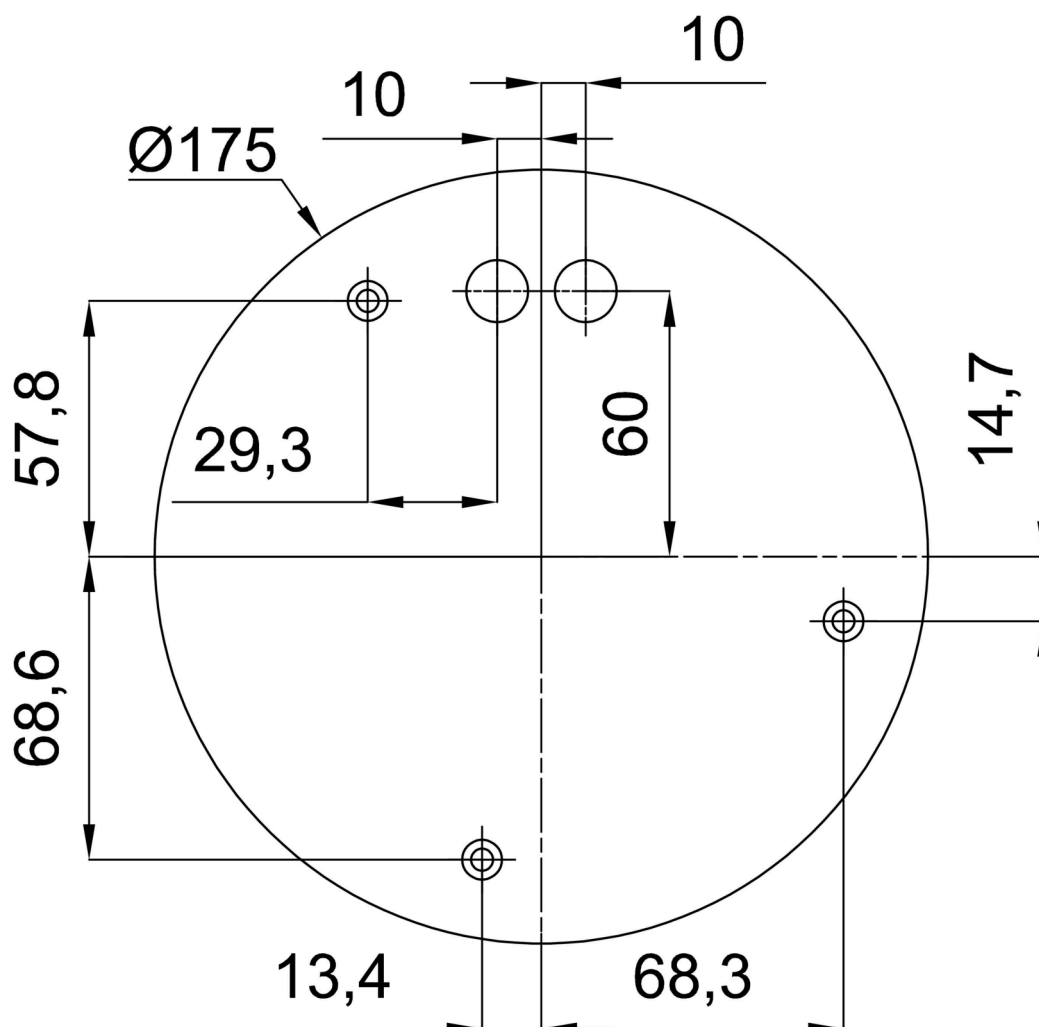

Technical

Types of luminaires	Classic on/off
Mounting type	Suspended - wire
Base material	stainless steel steel
Shade material	three-layer glass TRIPLEX OPAL
Base color	brushed stainless steel
Shade color	white
Holding the shade	steel holder
Mounting location	ceiling
Width	500 mm
Length	500 mm
Height	500 mm
Diameter	Ø 500 mm
Hinge length	1000 mm
mounting holes (diameter)	3xØ5mm
Cable entrance	2xØ16mm
Energy Class	D
Impact strength	IK01
Operating temperature	from -20°C to +30°C

TECHNICAL SHEET

Eulum data for calculation programs are available at www.osmont.cz.

Logistic

EAN	8591728057824
Weight NTTO	5.8 Kg
Weight BTTO	7.32 Kg
Number of cartons	2 pcs
Package volume	0.148 m ³
Package 1 width	0.52 m
Package 1 length	0.52 m
Package 1 height	0.53 m
Warranty*	60 months

*The warranty for the batteries is valid for 12 months from the date of purchase.

Installation dimensions:

Additional assortment:

Lampshade

Product code	Name	Color	Description	Picture	Drawing
20041	098	white	příslušenství		