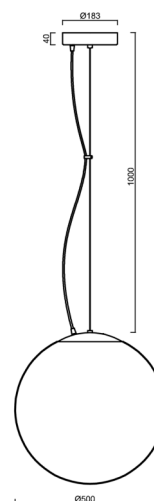

ADRIA L4 HP

LED-5L08E950ZL11/098/L100 NL DALI 3K##

WWW.OSMONT.CZ

ADRIA L4 HP

Product code: ADR62184

Type: LED-5L08E950ZL11/098/L100 NL DALI 3K##

Short description of the luminaire: Stainless steel polished | pendant high-power LED light DALI | TRIPLEX OPAL hand blown glass shade | steel wire pendant (with supply cable) 100 cm |

Technical

Types of luminaires	Dimmable
Mounting type	Suspended - wire
Base material	stainless steel steel
Shade material	three-layer glass TRIPLEX OPAL
Base color	polished stainless steel
Shade color	white
Holding the shade	steel holder
Mounting location	ceiling
Width	500 mm
Length	500 mm
Height	500 mm
Diameter	Ø 500 mm
Hinge length	1000 mm
mounting holes (diameter)	3xØ5mm
Cable entrance	2xØ16mm
Energy Class	D
Impact strength	IK01
Operating temperature	from -20°C to +30°C