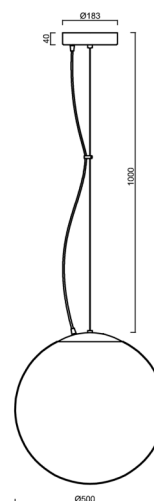

ADRIA L4 HP

LED-5L08E950ZL11/098/L100 NL 3K##

WWW.OSMONT.CZ

ADRIA L4 HP

Product code: ADR62182

Type: LED-5L08E950ZL11/098/L100 NL 3K##

Short description of the luminaire: Stainless steel polished | pendant high-power LED light ON/OFF | TRIPLEX OPAL hand blown glass shade| steel wire pendant (with supply cable) 100 cm |

Technical

Types of luminaires	Classic on/off
Mounting type	Suspended - wire
Base material	stainless steel steel
Shade material	three-layer glass TRIPLEX OPAL
Base color	polished stainless steel
Shade color	white
Holding the shade	steel holder
Mounting location	ceiling
Width	500 mm
Length	500 mm
Height	500 mm
Diameter	Ø 500 mm
Hinge length	1000 mm
mounting holes (diameter)	3xØ5mm
Cable entrance	2xØ16mm
Energy Class	D
Impact strength	IK01
Operating temperature	from -20°C to +30°C

TECHNICAL SHEET

Eulum data for calculation programs are available at www.osmont.cz.

Logistic

EAN	8591728057800
Weight NTTO	5.8 Kg
Weight BTTO	7.32 Kg
Number of cartons	2 pcs
Package volume	0.148 m ³
Package 1 width	0.52 m
Package 1 length	0.52 m
Package 1 height	0.53 m
Warranty*	60 months