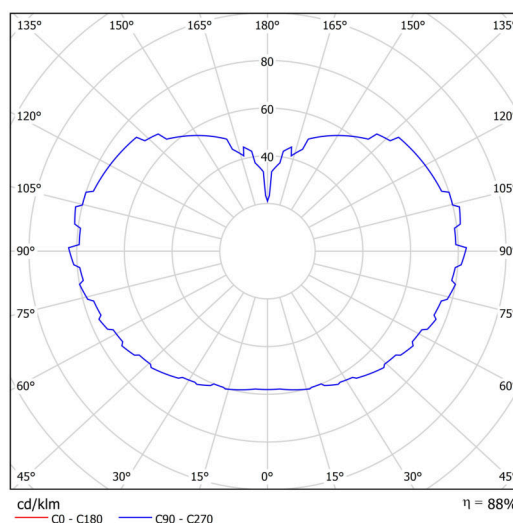

Luminous

Lum. flux of luminaire	8100 lm
Lum. flux of light source	9200 lm
Luminaire efficacy	137 lm/W
Temperature	3000 K
Rated life time LED L80/B10	100000 hours
CRI	Ra80
MacAdam	3
Blue light hazard	Risk group 0