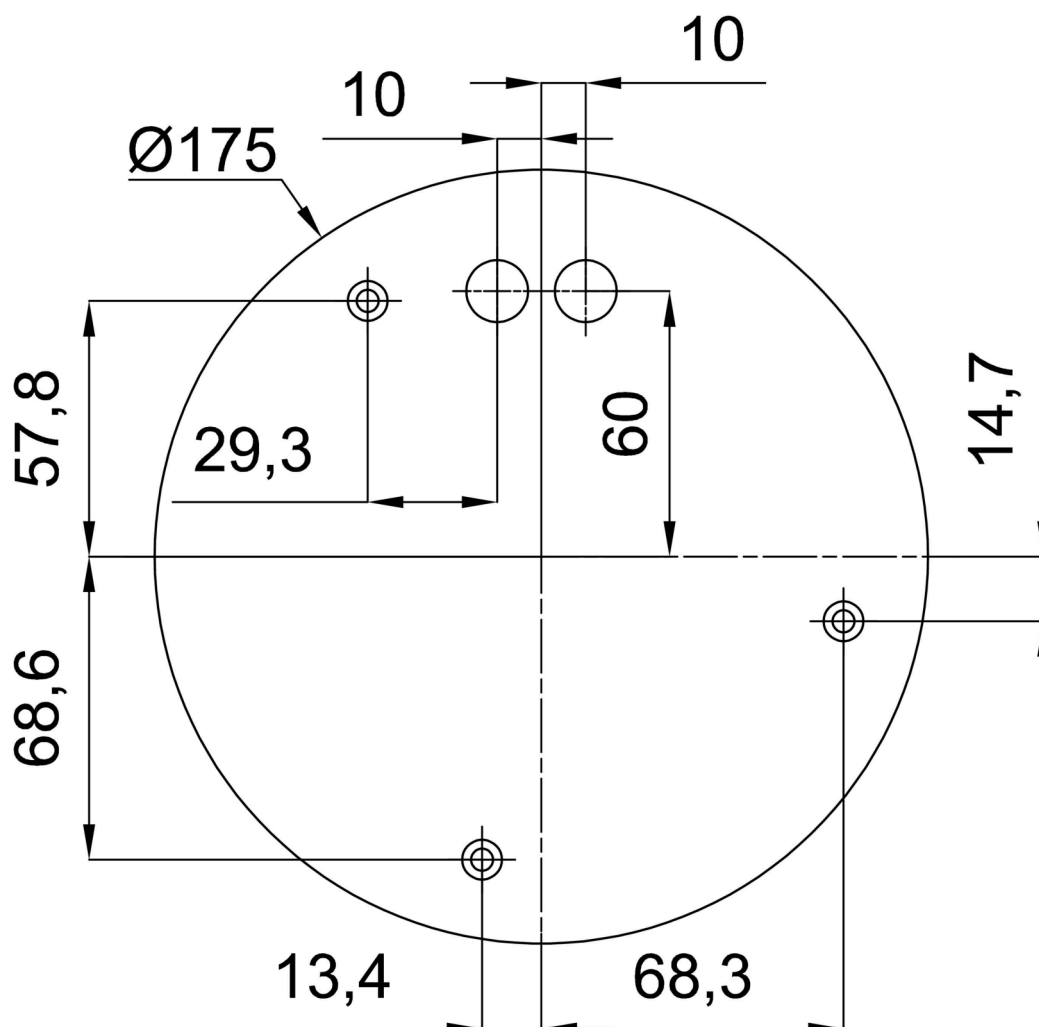

Technical

Types of luminaires	Classic on/off
Mounting type	Suspended - wire
Base material	stainless steel steel
Shade material	three-layer glass TRIPLEX OPAL
Base color	polished stainless steel
Shade color	white
Holding the shade	steel holder
Mounting location	ceiling
Width	500 mm
Length	500 mm
Height	500 mm
Diameter	Ø 500 mm
Hinge length	1000 mm
mounting holes (diameter)	3xØ5mm
Cable entrance	2xØ16mm
Energy Class	D
Impact strength	IK01
Operating temperature	from -20°C to +30°C

TECHNICAL SHEET

Eulum data for calculation programs are available at www.osmont.cz.

Logistic

EAN	8591728057800
Weight NTTO	5.8 Kg
Weight BTTO	7.32 Kg
Number of cartons	2 pcs
Package volume	0.148 m ³
Package 1 width	0.52 m
Package 1 length	0.52 m
Package 1 height	0.53 m
Warranty*	60 months

*The warranty for the batteries is valid for 12 months from the date of purchase.

Installation dimensions:

Additional assortment:

Lampshade

Product code	Name	Color	Description	Picture	Drawing
20041	098	white	příslušenství		