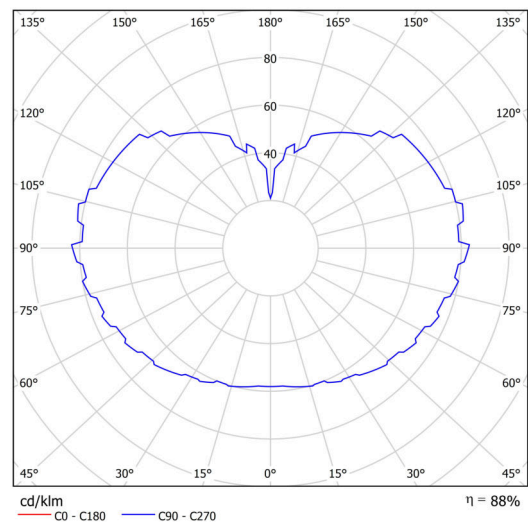

Luminous

Lum. flux of luminaire	8100 lm
Lum. flux of light source	9200 lm
Luminaire efficacy	137 lm/W
Temperature	3000 K
Rated life time LED L80/B10	100000 hours
CRI	Ra80
MacAdam	3
Blue light hazard	Risk group 0