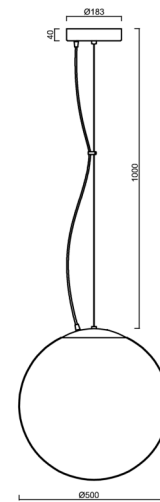

# ADRIA L4 HP

Product code: ADR62176

Type: LED-5L08E950ZL11/098/L100 C DALI 3K##

Short description of the luminaire: Black colour | pendant high-power LED light DALI | TRIPLEX OPAL hand blown glass shade | steel wire pendant ( with supply cable) 100 cm |

## Technical

Types of luminaires	Dimmable
Mounting type	Suspended - wire
Base material	steel
Shade material	three-layer glass TRIPLEX OPAL
Base color	black Ral9005
Shade color	white
Holding the shade	steel holder
Mounting location	ceiling
Width	500 mm
Length	500 mm
Height	500 mm
Diameter	Ø 500 mm
Hinge length	1000 mm
mounting holes (diameter)	3xØ5mm
Cable entrance	2xØ16mm
Energy Class	D
Impact strength	IK01
Operating temperature	from -20°C to +30°C