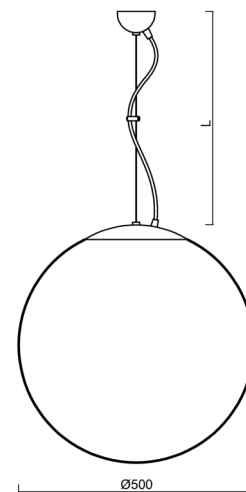

ADRIA L4

LED-5L07E900ZL11/098/L100 NK3HST NL 3K##

WWW.OSMONT.CZ

ADRIA L4

Product code: ADR62348

Type: LED-5L07E900ZL11/098/L100 NK3HST NL 3K##

Short description of the luminaire: Stainless steel polished | pendant LED light with emergency backup combined (with Self-test) | TRIPLEX OPAL hand blown glass shade | steel wire pendant (with supply cable) 100 cm |

Technical

Types of luminaires	Emergency combined SELFTEST
Mounting type	Suspended - wire
Base material	stainless steel steel
Shade material	three-layer glass TRIPLEX OPAL
Base color	polished stainless steel
Shade color	white
Holding the shade	folding system
Mounting location	ceiling
Width	500 mm
Length	500 mm
Height	500 mm
Hinge length	1000 mm
mounting holes (diameter)	none
Cable entrance	none
Energy Class	D
Impact strength	IK01
Operating temperature	from -20°C to +30°C