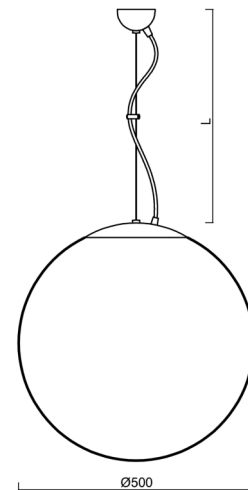

# ADRIA L4

Product code: ADR60810

Type: LED-5L07E900ZL11/098/L100/NK1W NB 4K##

Short description of the luminaire: Stainless brushed pendant LED light with emergency unit combined with TRIPLEX OPAL glass shade.

## Technical

Types of luminaires	Emergency combined
Mounting type	Suspended - wire
Base material	stainless steel steel
Shade material	three-layer glass TRIPLEX OPAL
Base color	brushed stainless steel
Shade color	white
Holding the shade	folding system
Mounting location	ceiling
Width	500 mm
Length	500 mm
Height	500 mm
Diameter	ø 500 mm
Hinge length	1000 mm
mounting holes (diameter)	none
Installation wire (diameter)	none
Energy Class	D
Impact strength	IK01
Operating temperature	from 0°C to +30°C