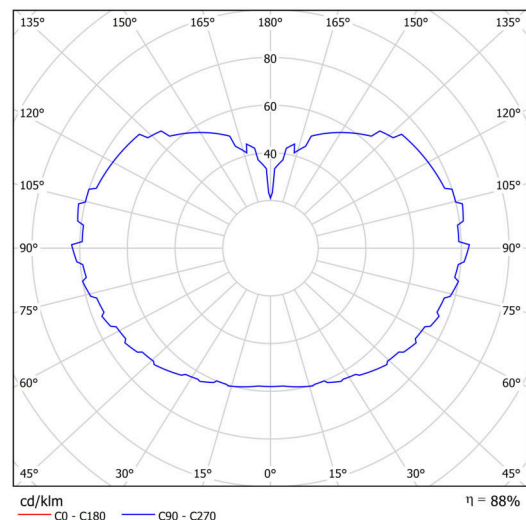

Luminous

Lum. flux of luminaire	6120 lm
Lum. flux of light source	6960 lm
Lum. flux of light source in emergency mode	150 lm
Luminaire efficacy	149 lm/W
Temperature	4000 K
Rated life time LED L80/B10	100000 hours
CRI	Ra80