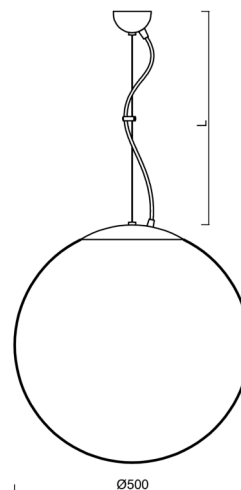

# ADRIA L4

Product code: ADR60804

Type: LED-5L07E900ZL11/098/L100/NK1W NL 4K##

Short description of the luminaire: Stainless polished pendant LED light with emergency unit combined with TRIPLEX OPAL glass shade.

## Technical

Types of luminaires	Emergency combined
Mounting type	Suspended - wire
Base material	stainless steel steel
Shade material	three-layer glass TRIPLEX OPAL
Base color	polished stainless steel
Shade color	white
Holding the shade	folding system
Mounting location	ceiling
Width	500 mm
Length	500 mm
Height	500 mm
Diameter	ø 500 mm
Hinge length	1000 mm
mounting holes (diameter)	none
Installation wire (diameter)	none
Energy Class	D
Impact strength	IK01
Operating temperature	from 0°C to +30°C