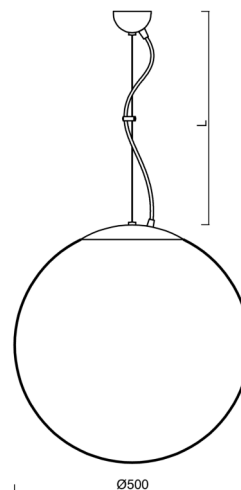

# ADRIA L4

Product code: ADR60798

Type: LED-5L07E900ZL11/098/L100/NK1W MS 4K##

Short description of the luminaire: Brass pendant LED light with emergency unit combined with TRIPLEX OPAL glass shade.

## Technical

Types of luminaires	Emergency combined
Mounting type	Suspended - wire
Base material	brass
Shade material	three-layer glass TRIPLEX OPAL
Base color	polished brass
Shade color	white
Holding the shade	folding system
Mounting location	ceiling
Width	500 mm
Length	500 mm
Height	500 mm
Diameter	ø 500 mm
Hinge length	1000 mm
mounting holes (diameter)	none
Installation wire (diameter)	none
Energy Class	D
Impact strength	IK01
Operating temperature	from 0°C to +30°C