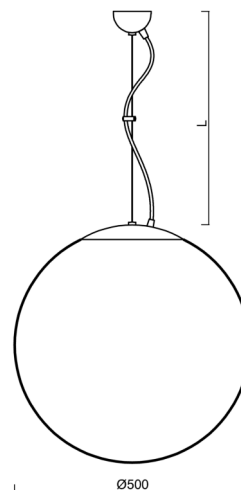

# ADRIA L4

Product code: ADR60310

Type: LED-5L07E900ZL11/098/L100/NK1W NB 3K##

Short description of the luminaire: Stainless brushed pendant LED light with emergency unit combined with TRIPLEX OPAL glass shade.

## Technical

Types of luminaires	Emergency combined
Mounting type	Suspended - wire
Base material	stainless steel steel
Shade material	three-layer glass TRIPLEX OPAL
Base color	brushed stainless steel
Shade color	white
Holding the shade	folding system
Mounting location	ceiling
Width	500 mm
Length	500 mm
Height	500 mm
Diameter	ø 500 mm
Hinge length	1000 mm
mounting holes (diameter)	none
Installation wire (diameter)	none
Energy Class	D
Impact strength	IK01
Operating temperature	from 0°C to +30°C