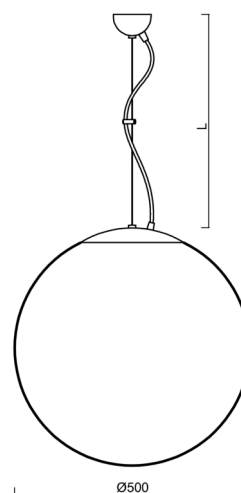

# ADRIA L4

Product code: ADR60298

Type: LED-5L07E900ZL11/098/L100/NK1W MS 3K##

Short description of the luminaire: Brass pendant LED light with emergency unit combined with TRIPLEX OPAL glass shade.

## Technical

Types of luminaires	Emergency combined
Mounting type	Suspended - wire
Base material	brass
Shade material	three-layer glass TRIPLEX OPAL
Base color	polished brass
Shade color	white
Holding the shade	folding system
Mounting location	ceiling
Width	500 mm
Length	500 mm
Height	500 mm
Diameter	ø 500 mm
Hinge length	1000 mm
mounting holes (diameter)	none
Installation wire (diameter)	none
Energy Class	D
Impact strength	IK01
Operating temperature	from 0°C to +30°C