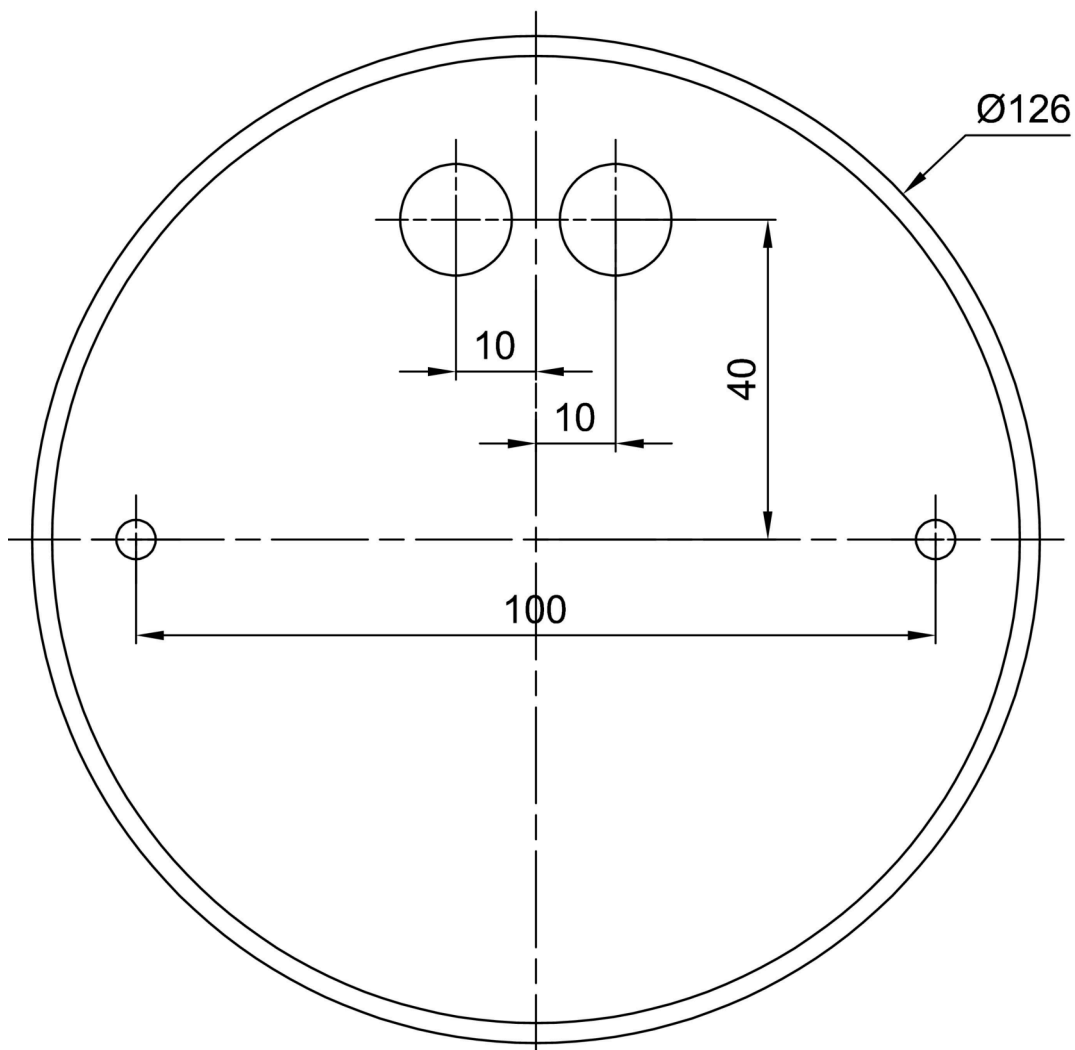

Types of luminaires	Classic on/off
Mounting type	Suspended - wire
Base material	steel
Shade material	three-layer glass TRIPLEX OPAL
Base color	black Ral9005
Shade color	white
Holding the shade	steel holder
Mounting location	ceiling
Width	500 mm
Length	500 mm
Height	500 mm
Diameter	ø 500 mm
Hinge length	1000 mm
mounting holes (diameter)	none
Installation wire (diameter)	none
Impact strength	IK01
Operating temperature	from -20°C to +30°C

*The warranty for the batteries is valid for 12 months from the date of purchase.

Installation dimensions:

Additional assortment:

Lampshade

Product code	Name	Color	Description	Picture	Drawing
20041	098	white		