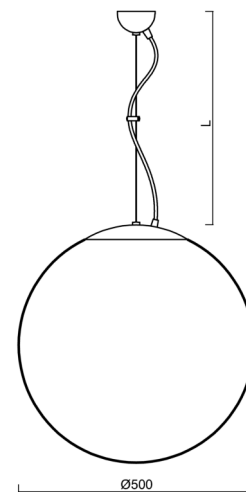

ADRIA L4

Product code: ADR52947

Type: ZL11/098/L100 C**

Short description of the luminaire: Black pendant E27 light ON/OFF with TRIPLEX OPAL glass shade.

Technical

Types of luminaires	Classic on/off
Mounting type	Suspended - wire
Base material	steel
Shade material	three-layer glass TRIPLEX OPAL
Base color	black Ral9005
Shade color	white
Holding the shade	steel holder
Mounting location	ceiling
Width	500 mm
Length	500 mm
Height	500 mm
Diameter	ø 500 mm
Hinge length	1000 mm
mounting holes (diameter)	none
Installation wire (diameter)	none
Impact strength	IK01
Operating temperature	from -20°C to +30°C

Electric

Voltage type	AC
AC voltage	220 - 240 V
Power consumption	40 W
Ingress Protection	IP40
Socket	E27
terminal block	none

Luminous

Blue light hazard	Risk group 0

Eulum data for calculation programs are available at www.osmont.cz.