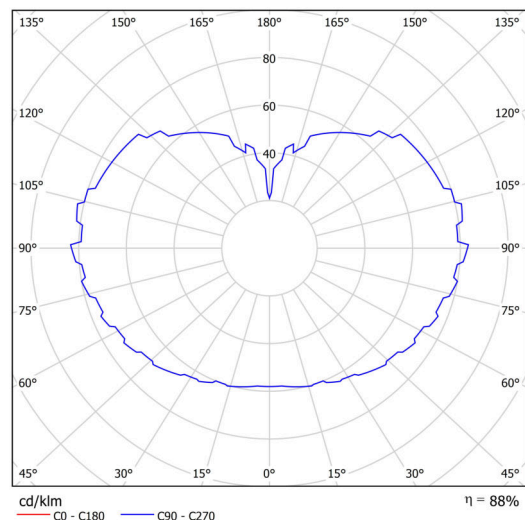

ADRIA L4

Product code: ADR52947

Type: ZL11/098/L100 C**

Short description of the luminaire: Black pendant E27 light ON/OFF with TRIPLEX OPAL glass shade.

Technical

Types of luminaires	Classic on/off
Mounting type	Suspended - wire
Base material	steel
Shade material	three-layer glass TRIPLEX OPAL
Base color	black Ral9005
Shade color	white
Holding the shade	steel holder
Mounting location	ceiling
Width	500 mm
Length	500 mm
Height	500 mm
Diameter	ø 500 mm
Hinge length	1000 mm
mounting holes (diameter)	none
Installation wire (diameter)	none
Impact strength	IK01
Operating temperature	from -20°C to +30°C

Electric

Voltage type	AC
AC voltage	220 - 240 V
Power consumption	40 W
Ingress Protection	IP40
Socket	E27
terminal block	none

Luminous

Blue light hazard	Risk group 0

Eulum data for calculation programs are available at www.osmont.cz.