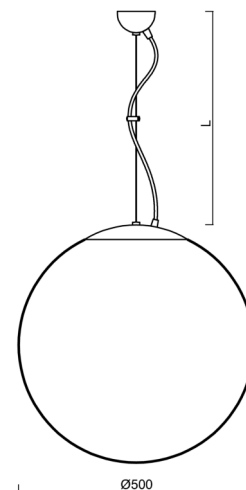

ADRIA L4

Product code: ADR42492

Type: ZL11/098/L100 MS**

Short description of the luminaire: Brass pendant E27 light ON/OFF with TRIPLEX OPAL glass shade.

Technical

Types of luminaires	Classic on/off
Mounting type	Suspended - wire
Base material	brass
Shade material	three-layer glass TRIPLEX OPAL
Base color	polished brass
Shade color	white
Holding the shade	steel holder
Mounting location	ceiling
Width	500 mm
Length	500 mm
Height	500 mm
Diameter	ø 500 mm
Hinge length	1000 mm
mounting holes (diameter)	none
Installation wire (diameter)	none
Impact strength	IK01
Operating temperature	from -20°C to +30°C

Electric

Voltage type	AC
AC voltage	220 - 240 V
Power consumption	40 W
Ingress Protection	IP40
Socket	E27
terminal block	none

Luminous

Blue light hazard	Risk group 0

Eulum data for calculation programs are available at www.osmont.cz.