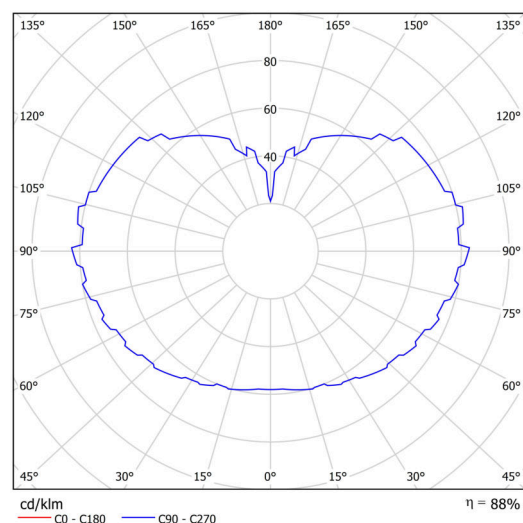

ADRIA L4

Product code: ADR42492

Type: ZL11/098/L100 MS**

Short description of the luminaire: Brass pendant E27 light ON/OFF with TRIPLEX OPAL glass shade.

Technical

Types of luminaires	Classic on/off
Mounting type	Suspended - wire
Base material	brass
Shade material	three-layer glass TRIPLEX OPAL
Base color	polished brass
Shade color	white
Holding the shade	steel holder
Mounting location	ceiling
Width	500 mm
Length	500 mm
Height	500 mm
Diameter	ø 500 mm
Hinge length	1000 mm
mounting holes (diameter)	none
Installation wire (diameter)	none
Impact strength	IK01
Operating temperature	from -20°C to +30°C

Electric

Voltage type	AC
AC voltage	220 - 240 V
Power consumption	40 W
Ingress Protection	IP40
Socket	E27
terminal block	none

Luminous

Blue light hazard	Risk group 0

Eulum data for calculation programs are available at www.osmont.cz.