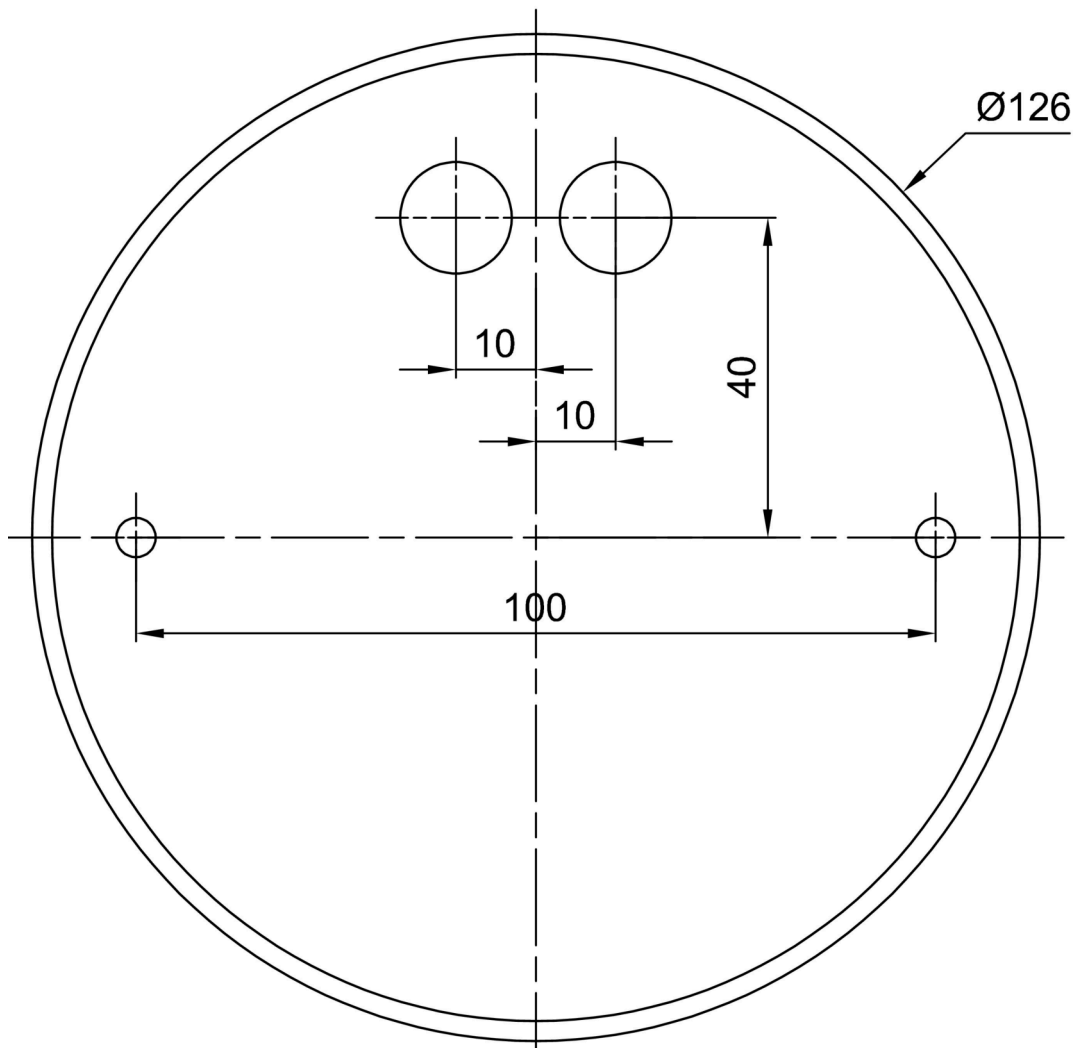

Types of luminaires	Classic on/off
Mounting type	Suspended - wire
Base material	steel
Shade material	three-layer glass TRIPLEX OPAL
Base color	white Ral9003
Shade color	white
Holding the shade	steel holder
Mounting location	ceiling
Width	500 mm
Length	500 mm
Height	500 mm
Diameter	ø 500 mm
Hinge length	1000 mm
mounting holes (diameter)	none
Installation wire (diameter)	none
Impact strength	IK01
Operating temperature	from -20°C to +30°C

*The warranty for the batteries is valid for 12 months from the date of purchase.

Installation dimensions:

Additional assortment:

Lampshade

Product code	Name	Color	Description	Picture	Drawing
20041	098	white		