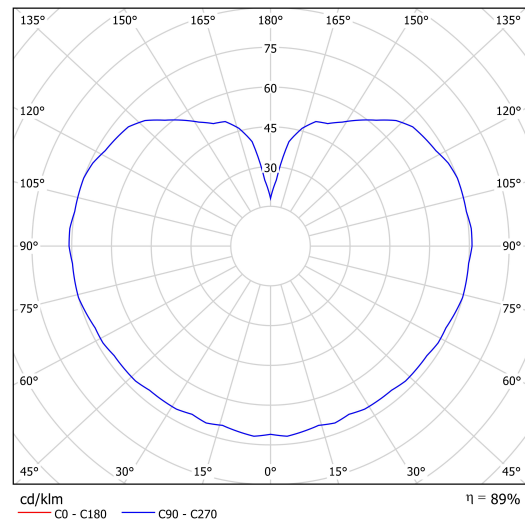

Technical data

Types of luminaires	Emergency combined
Mounting type	Suspended - wire
Base material	brass
Shade material	three-layer glass TRIPLEX OPAL
Base color	polished brass
Shade color	white
Holding the shade	steel holder
Mounting location	ceiling
Width	350 mm
Length	350 mm
Height	350 mm
Diameter	Ø 350 mm
Suspension length	1000 mm
mounting holes (diameter)	none
Energy Class	D
Impact strength	IK01
Operating temperature	from +5°C to +30°C

Luminous data

Lum. flux of luminaire	5870 lm
Lum. flux of light source	6670 lm
Lum. flux of light source in emergency mode	200 lm
Luminaire efficacy	136 lm/W
Chromaticity temperature	4000 K
Rated life time LED L80/B10	100000 hours