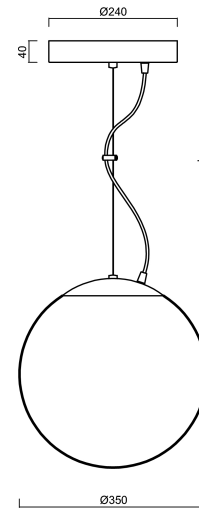

ADRIA L3A HP

LED-5L06E900ZL11/097/L100 NK3H MS 4K#

WWW.OSMONT.CZ

ADRIA L3A HP

Product code: ADR50869

Type: LED-5L06E900ZL11/097/L100 NK3H MS 4K#

Short description of the luminaire: Brass polished | pendant high-power LED light with emergency backup combined | TRIPLEX OPAL hand blown glass shade | steel wire pendant (with supply cable) 100 cm |

Technical data

Types of luminaires	Emergency combined
Mounting type	Suspended - wire
Base material	brass
Shade material	three-layer glass TRIPLEX OPAL
Base color	polished brass
Shade color	white
Holding the shade	steel holder
Mounting location	ceiling
Width	350 mm
Length	350 mm
Height	350 mm
Diameter	Ø 350 mm
Suspension length	1000 mm
mounting holes (diameter)	none
Energy Class	D
Impact strength	IK01
Operating temperature	from +5°C to +30°C

Installation dimensions:

Additional assortment:

Lampshade

Product code	Name	Color	Picture	Drawing
20144	097	white		