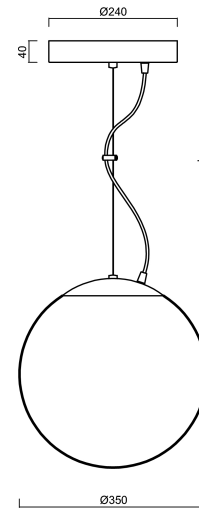

ADRIA L3A HP

LED-5L06E900ZL11/097/L100 NK3H C 3K#

WWW.OSMONT.CZ

ADRIA L3A HP

Product code: ADR50365

Type: LED-5L06E900ZL11/097/L100 NK3H C 3K#

Short description of the luminaire: Black colour | pendant high-power LED light with emergency backup combined | TRIPLEX OPAL hand blown glass shade | steel wire pendant (with supply cable) 100 cm |

Technical data

Types of luminaires	Emergency combined
Mounting type	Suspended - wire
Base material	steel
Shade material	three-layer glass TRIPLEX OPAL
Base color	black Ral9005
Shade color	white
Holding the shade	steel holder
Mounting location	ceiling
Width	350 mm
Length	350 mm
Height	350 mm
Diameter	Ø 350 mm
Suspension length	1000 mm
mounting holes (diameter)	none
Energy Class	D
Impact strength	IK01
Operating temperature	from +5°C to +30°C

Installation dimensions:

Additional assortment:

Lampshade

Product code	Name	Color	Picture	Drawing
20144	097	white		