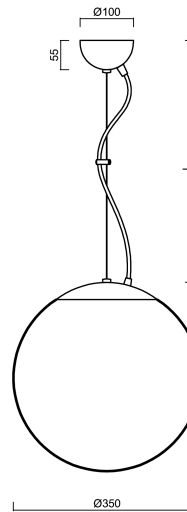

ADRIA L3A

Product code: ADR50355

Type: LED-5L06E550ZL11/097/L100 NB 3K#

Short description of the luminaire: Stainless steel brushed | pendant LED light ON/OFF | TRIPLEX OPAL hand blown glass shade | steel wire pendant (with supply cable) 100 cm |

Technical data

Types of luminaires	Classic on/off
Mounting type	Suspended - wire
Base material	stainless steel steel
Shade material	three-layer glass TRIPLEX OPAL
Base color	brushed stainless steel
Shade color	white
Holding the shade	steel holder
Mounting location	ceiling
Width	350 mm
Length	350 mm
Height	350 mm
Diameter	ø 350 mm
Suspension length	1000 mm
mounting holes (diameter)	none
Energy Class	D
Impact strength	IK01
Operating temperature	from -20°C to +30°C

Electrical data

Power consumption	26 W
Ingress Protection	IP40
Socket	LED modul
terminal block	none
Automatic circuit breaker type B10A	31 pcs
Automatic circuit breaker type B16A	50 pcs
Automatic circuit breaker type C10A	52 pcs
Automatic circuit breaker type C16A	85 pcs
Number of LED drivers	1

Luminous data

Lum. flux of luminaire	3590 lm
Lum. flux of light source	4080 lm
Luminaire efficacy	138 lm/W
Chromaticity temperature	3000 K
Rated life time LED L80/B10	100000 hours
CRI	Ra80
MacAdam	3
Blue light hazard	Risk group 0

Eulum data for calculation programs are available at

OSMONT, s.r.o.
HYBRÁLEC 129,
586 01 JIHLAVA, CZ