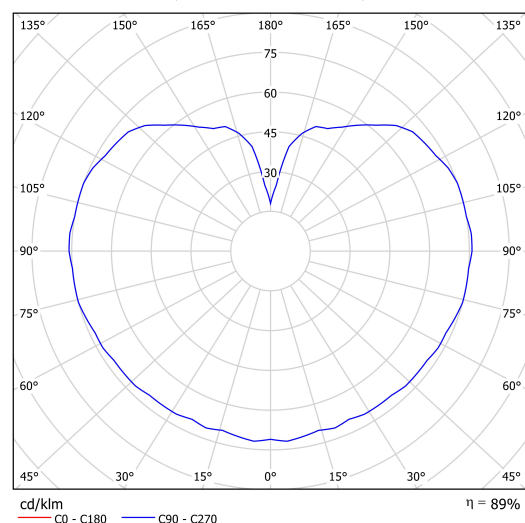

Technical data

Types of luminaires	Classic on/off
Mounting type	Suspended - wire
Base material	stainless steel steel
Shade material	three-layer glass TRIPLEX OPAL
Base color	polished stainless steel
Shade color	white
Holding the shade	steel holder
Mounting location	ceiling
Width	350 mm
Length	350 mm
Height	350 mm
Diameter	ø 350 mm
Suspension length	1000 mm
mounting holes (diameter)	none
Energy Class	D
Impact strength	IK01
Operating temperature	from -20°C to +30°C

Luminous data

Lum. flux of luminaire	3590 lm
Lum. flux of light source	4080 lm
Luminaire efficacy	138 lm/W
Chromaticity temperature	3000 K
Rated life time LED L80/B10	100000 hours
CRI	Ra80
MacAdam	3
Blue light hazard	Risk group 0