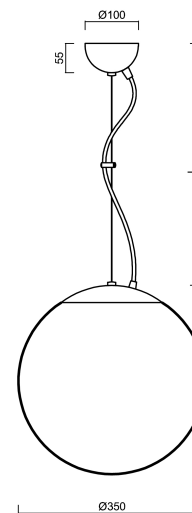

ADRIA L3A

Product code: ADR50351

Type: LED-5L06E550ZL11/097/L100 NL 3K#

Short description of the luminaire: Stainless steel polished | pendant LED light ON/OFF | TRIPLEX OPAL hand blown glass shade | steel wire pendant (with supply cable) 100 cm |

Technical data

Types of luminaires	Classic on/off
Mounting type	Suspended - wire
Base material	stainless steel steel
Shade material	three-layer glass TRIPLEX OPAL
Base color	polished stainless steel
Shade color	white
Holding the shade	steel holder
Mounting location	ceiling
Width	350 mm
Length	350 mm
Height	350 mm
Diameter	ø 350 mm
Suspension length	1000 mm
mounting holes (diameter)	none
Energy Class	D
Impact strength	IK01
Operating temperature	from -20°C to +30°C

Electrical data

Power consumption	26 W
Ingress Protection	IP40
Socket	LED modul
terminal block	none
Automatic circuit breaker type B10A	31 pcs
Automatic circuit breaker type B16A	50 pcs
Automatic circuit breaker type C10A	52 pcs
Automatic circuit breaker type C16A	85 pcs
Number of LED drivers	1

Luminous data

Lum. flux of luminaire	3590 lm
Lum. flux of light source	4080 lm
Luminaire efficacy	138 lm/W
Chromaticity temperature	3000 K
Rated life time LED L80/B10	100000 hours
CRI	Ra80
MacAdam	3
Blue light hazard	Risk group 0

Eulum data for calculation programs are available at

OSMONT, s.r.o.
HYBRÁLEC 129,
586 01 JIHLAVA, CZ