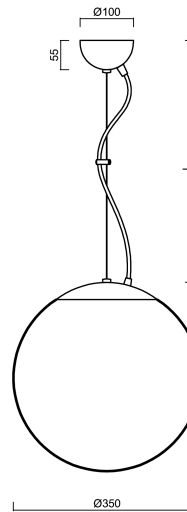

ADRIA L3A

Product code: ADR50347

Type: LED-5L06E550ZL11/097/L100 MS 3K#

Short description of the luminaire: Brass polished | pendant LED light ON/OFF | TRIPLEX OPAL hand blown glass shade| steel wire pendant (with supply cable) 100 cm |

Technical data

Types of luminaires	Classic on/off
Mounting type	Suspended - wire
Base material	brass
Shade material	three-layer glass TRIPLEX OPAL
Base color	polished brass
Shade color	white
Holding the shade	steel holder
Mounting location	ceiling
Width	350 mm
Length	350 mm
Height	350 mm
Diameter	ø 350 mm
Suspension length	1000 mm
mounting holes (diameter)	none
Energy Class	D
Impact strength	IK01
Operating temperature	from -20°C to +30°C

Electrical data

Power consumption	26 W
Ingress Protection	IP40
Socket	LED modul
terminal block	none
Automatic circuit breaker type B10A	31 pcs
Automatic circuit breaker type B16A	50 pcs
Automatic circuit breaker type C10A	52 pcs
Automatic circuit breaker type C16A	85 pcs
Number of LED drivers	1

Luminous data

Lum. flux of luminaire	3590 lm
Lum. flux of light source	4080 lm
Luminaire efficacy	138 lm/W
Chromaticity temperature	3000 K
Rated life time LED L80/B10	100000 hours
CRI	Ra80
MacAdam	3
Blue light hazard	Risk group 0

Eulum data for calculation programs are available at

OSMONT, s.r.o.
HYBRÁLEC 129,
586 01 JIHLAVA, CZ