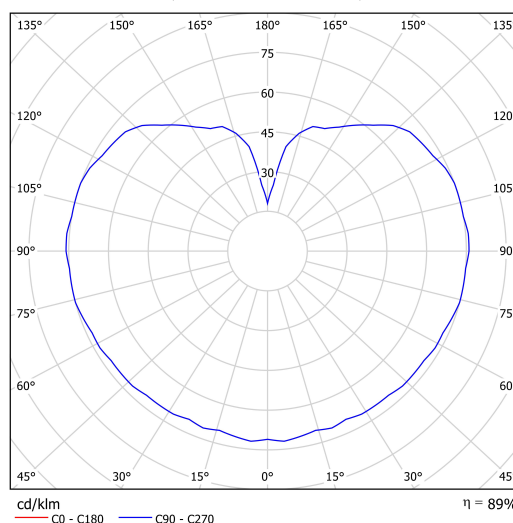

Technical data

Types of luminaires	Emergency combined
Mounting type	Suspended - wire
Base material	steel
Shade material	three-layer glass TRIPLEX OPAL
Base color	white Ral9003
Shade color	white
Holding the shade	steel holder
Mounting location	ceiling
Width	350 mm
Length	350 mm
Height	350 mm
Diameter	Ø 350 mm
Suspension length	1000 mm
mounting holes (diameter)	none
Energy Class	D
Impact strength	IK01
Operating temperature	from +5°C to +30°C

Luminous data

Lum. flux of luminaire	3590 lm
Lum. flux of light source	4080 lm
Lum. flux of light source in emergency mode	200 lm
Luminaire efficacy	138 lm/W
Chromaticity temperature	3000 K
Rated life time LED L80/B10	100000 hours