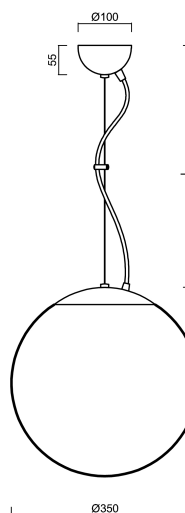

ADRIA L3A

LED-5L06E550ZL11/097/L100 NK3H B 3K#

WWW.OSMONT.CZ

ADRIA L3A

Product code: ADR50341

Type: LED-5L06E550ZL11/097/L100 NK3H B 3K#

Short description of the luminaire: White colour | pendant LED light with emergency backup combined | TRIPLEX OPAL hand blown glass shade| steel wire pendant (with supply cable) 100 cm |

Technical data

Types of luminaires	Emergency combined
Mounting type	Suspended - wire
Base material	steel
Shade material	three-layer glass TRIPLEX OPAL
Base color	white Ral9003
Shade color	white
Holding the shade	steel holder
Mounting location	ceiling
Width	350 mm
Length	350 mm
Height	350 mm
Diameter	Ø 350 mm
Suspension length	1000 mm
mounting holes (diameter)	none
Energy Class	D
Impact strength	IK01
Operating temperature	from +5°C to +30°C

Additional assortment:

Lampshade

Product code	Name	Color	Picture	Drawing
20144	097	white	