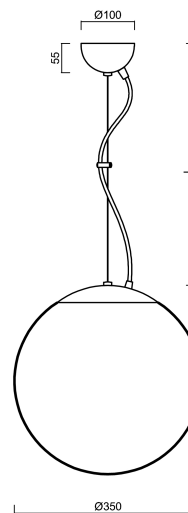

ADRIA L3A

Product code: ADR50340

Type: LED-5L06E550ZL11/097/L100 B DALI 3K#

Short description of the luminaire: White colour | pendant LED light DALI | TRIPLEX OPAL hand blown glass shade| steel wire pendant (with supply cable) 100 cm |

Technical data

Types of luminaires	Dimmable
Mounting type	Suspended - wire
Base material	steel
Shade material	three-layer glass TRIPLEX OPAL
Base color	white Ral9003
Shade color	white
Holding the shade	steel holder
Mounting location	ceiling
Width	350 mm
Length	350 mm
Height	350 mm
Diameter	ø 350 mm
Suspension length	1000 mm
mounting holes (diameter)	none
Energy Class	D
Impact strength	IK01
Operating temperature	from -20°C to +30°C

Electrical data

Power consumption	26 W
Ingress Protection	IP40
Socket	LED modul
terminal block	none
Automatic circuit breaker type B10A	31 pcs
Automatic circuit breaker type B16A	50 pcs
Automatic circuit breaker type C10A	52 pcs
Automatic circuit breaker type C16A	85 pcs
Switching current	5 A / 50 µsec
Number of LED drivers	1

Luminous data

Lum. flux of luminaire	3590 lm
Lum. flux of light source	4080 lm
Luminaire efficacy	138 lm/W
Chromaticity temperature	3000 K
Rated life time LED L80/B10	100000 hours
CRI	Ra80
MacAdam	3
Blue light hazard	Risk group 0