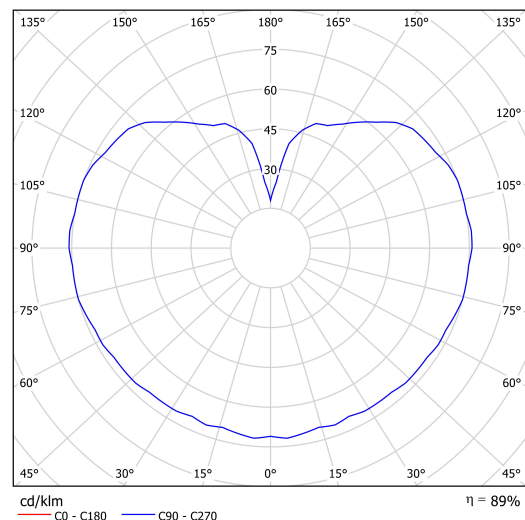

Technical data

Types of luminaires	Classic on/off
Mounting type	Suspended - wire
Base material	stainless steel steel
Shade material	three-layer glass TRIPLEX OPAL
Base color	brushed stainless steel
Shade color	white
Holding the shade	steel holder
Mounting location	ceiling
Width	350 mm
Length	350 mm
Height	350 mm
Diameter	ø 350 mm
Suspension length	1000 mm
mounting holes (diameter)	none
Impact strength	IK01
Operating temperature	from -20°C to +30°C

Electrical data

Power consumption	40 W
Ingress Protection	IP40
Socket	E27
terminal block	none

Luminous data

Blue light hazard	Risk group 0
-------------------	--------------

Eulum data for calculation programs are available at www.osmont.cz.