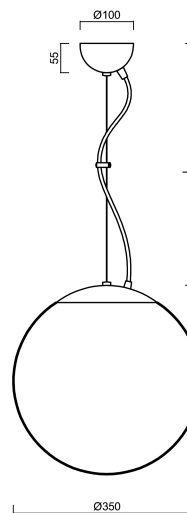

ADRIA L3A

ZL11/097/L100 NB*

WWW.OSMONT.CZ

ADRIA L3A

Product code: ADR40128

Type: ZL11/097/L100 NB*

Short description of the luminaire: Stainless steel brushed | pendant E27 light ON/OFF | TRIPLEX OPAL hand blown glass shade | steel wire pendant (with supply cable) 100 cm |

Technical data

Types of luminaires	Classic on/off
Mounting type	Suspended - wire
Base material	stainless steel steel
Shade material	three-layer glass TRIPLEX OPAL
Base color	brushed stainless steel
Shade color	white
Holding the shade	steel holder
Mounting location	ceiling
Width	350 mm
Length	350 mm
Height	350 mm
Diameter	ø 350 mm
Suspension length	1000 mm
mounting holes (diameter)	none
Impact strength	IK01
Operating temperature	from -20°C to +30°C

Electrical data

Power consumption	40 W
Ingress Protection	IP40
Socket	E27
terminal block	none

Luminous data

Blue light hazard	Risk group 0
-------------------	--------------

Eulum data for calculation programs are available at www.osmont.cz.

Lampshade

Product code	Name	Color	Picture	Drawing
20144	097	white	