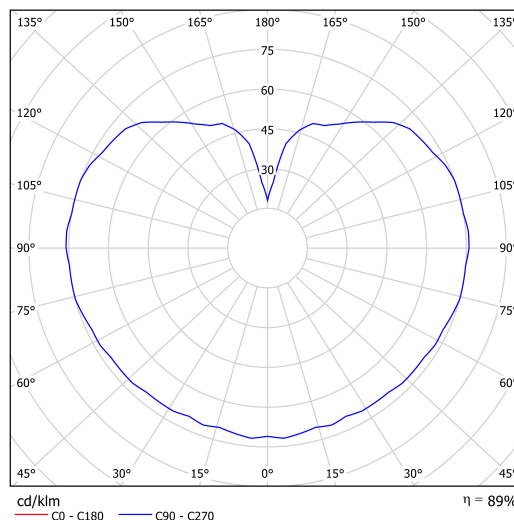

Technical data

Types of luminaires	Classic on/off
Mounting type	Suspended - wire
Base material	stainless steel steel
Shade material	three-layer glass TRIPLEX OPAL
Base color	polished stainless steel
Shade color	white
Holding the shade	steel holder
Mounting location	ceiling
Width	350 mm
Length	350 mm
Height	350 mm
Diameter	ø 350 mm
Suspension length	1000 mm
mounting holes (diameter)	none
Impact strength	IK01
Operating temperature	from -20°C to +30°C

Electrical data

Power consumption	40 W
Ingress Protection	IP40
Socket	E27
terminal block	none

Luminous data

Blue light hazard	Risk group 0
-------------------	--------------

Eulum data for calculation programs are available at www.osmont.cz.