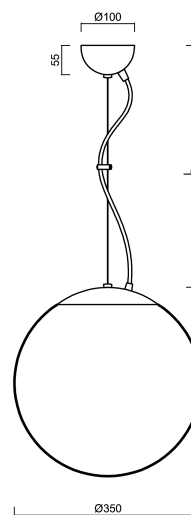

ADRIA L3A

ZL11/097/L100 NL*

WWW.OSMONT.CZ

ADRIA L3A

Product code: ADR40126

Type: ZL11/097/L100 NL*

Short description of the luminaire: Stainless steel polished | pendant E27 light ON/OFF | TRIPLEX OPAL hand blown glass shade | steel wire pendant (with supply cable) 100 cm |

Technical data

Types of luminaires	Classic on/off
Mounting type	Suspended - wire
Base material	stainless steel steel
Shade material	three-layer glass TRIPLEX OPAL
Base color	polished stainless steel
Shade color	white
Holding the shade	steel holder
Mounting location	ceiling
Width	350 mm
Length	350 mm
Height	350 mm
Diameter	ø 350 mm
Suspension length	1000 mm
mounting holes (diameter)	none
Impact strength	IK01
Operating temperature	from -20°C to +30°C

Electrical data

Power consumption	40 W
Ingress Protection	IP40
Socket	E27
terminal block	none

Luminous data

Blue light hazard	Risk group 0
-------------------	--------------

Eulum data for calculation programs are available at www.osmont.cz.

Lampshade

Product code	Name	Color	Picture	Drawing
20144	097	white	