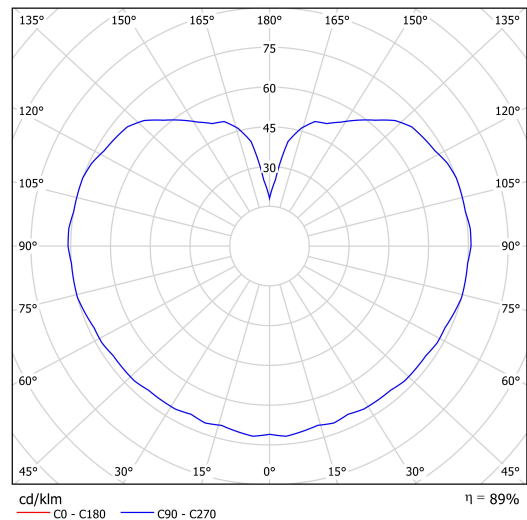

ADRIA L3A

Product code: ADR40124

Type: ZL11/097/L100 MS*

Short description of the luminaire: Brass polished | pendant E27 light ON/OFF | TRIPLEX OPAL hand blown glass shade| steel wire pendant (with supply cable) 100 cm |

Technical data

Types of luminaires	Classic on/off
Mounting type	Suspended - wire
Base material	brass
Shade material	three-layer glass TRIPLEX OPAL
Base color	polished brass
Shade color	white
Holding the shade	steel holder
Mounting location	ceiling
Width	350 mm
Length	350 mm
Height	350 mm
Diameter	ø 350 mm
Suspension length	1000 mm
mounting holes (diameter)	none
Impact strength	IK01
Operating temperature	from -20°C to +30°C

Electrical data

Power consumption	40 W
Ingress Protection	IP40
Socket	E27
terminal block	none

Luminous data

Blue light hazard	Risk group 0

Eulum data for calculation programs are available at www.osmont.cz.