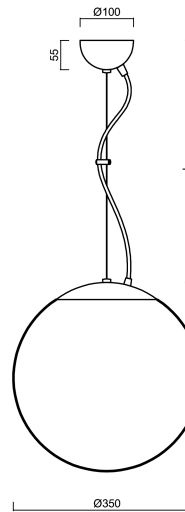

ADRIA L3A

Product code: ADR40124

Type: ZL11/097/L100 MS*

Short description of the luminaire: Brass polished | pendant E27 light ON/OFF | TRIPLEX OPAL hand blown glass shade| steel wire pendant (with supply cable) 100 cm |

Technical data

Types of luminaires	Classic on/off
Mounting type	Suspended - wire
Base material	brass
Shade material	three-layer glass TRIPLEX OPAL
Base color	polished brass
Shade color	white
Holding the shade	steel holder
Mounting location	ceiling
Width	350 mm
Length	350 mm
Height	350 mm
Diameter	ø 350 mm
Suspension length	1000 mm
mounting holes (diameter)	none
Impact strength	IK01
Operating temperature	from -20°C to +30°C

Electrical data

Power consumption	40 W
Ingress Protection	IP40
Socket	E27
terminal block	none

Luminous data

Blue light hazard	Risk group 0

Eulum data for calculation programs are available at www.osmont.cz.