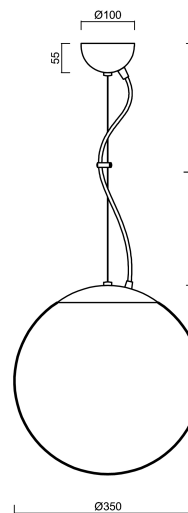

ADRIA L3A

ZL11/097/L100 B*

WWW.OSMONT.CZ

ADRIA L3A

Product code: ADR40120

Type: ZL11/097/L100 B*

Short description of the luminaire: White colour | pendant E27 light ON/OFF | TRIPLEX OPAL hand blown glass shade| steel wire pendant (with supply cable) 100 cm |

Technical data

Types of luminaires	Classic on/off
Mounting type	Suspended - wire
Base material	steel
Shade material	three-layer glass TRIPLEX OPAL
Base color	white Ral9003
Shade color	white
Holding the shade	steel holder
Mounting location	ceiling
Width	350 mm
Length	350 mm
Height	350 mm
Diameter	ø 350 mm
Suspension length	1000 mm
mounting holes (diameter)	none
Impact strength	IK01
Operating temperature	from -20°C to +30°C

Electrical data

Power consumption	40 W
Ingress Protection	IP40
Socket	E27
terminal block	none

Luminous data

Blue light hazard	Risk group 0
-------------------	--------------

Eulum data for calculation programs are available at www.osmont.cz.

Lampshade

Product code	Name	Color	Picture	Drawing
20144	097	white	