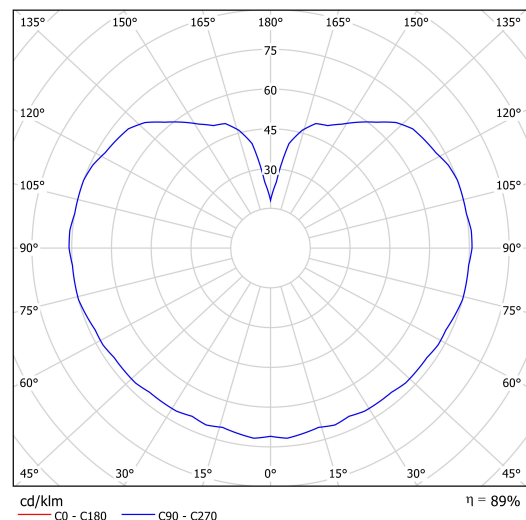

Technical data

Types of luminaires	Classic on/off
Mounting type	Suspended - wire
Base material	steel
Shade material	three-layer glass TRIPLEX OPAL
Base color	white Ral9003
Shade color	white
Holding the shade	steel holder
Mounting location	ceiling
Width	350 mm
Length	350 mm
Height	350 mm
Diameter	ø 350 mm
Suspension length	1000 mm
mounting holes (diameter)	none
Impact strength	IK01
Operating temperature	from -20°C to +30°C

Electrical data

Power consumption	40 W
Ingress Protection	IP40
Socket	E27
terminal block	none

Luminous data

Blue light hazard	Risk group 0
-------------------	--------------

Eulum data for calculation programs are available at www.osmont.cz.