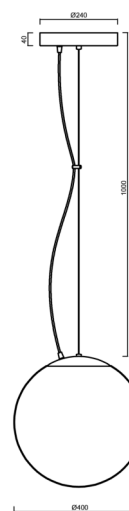

ADRIA L3 HP

LED-5L08E850ZL11/096/L100/NK1W MS 4K#

WWW.OSMONT.CZ

ADRIA L3 HP

Product code: ADR72589

Type: LED-5L08E850ZL11/096/L100/NK1W MS 4K#

Short description of the luminaire: Brass polished | pendant high-power LED light with emergency backup combined | TRIPLEX OPAL hand blown glass shade | steel wire pendant (with supply cable) 100 cm |

Technical

Types of luminaires	Emergency combined
Mounting type	Suspended - wire
Base material	brass
Shade material	three-layer glass TRIPLEX OPAL
Base color	polished brass
Shade color	white
Holding the shade	steel holder
Mounting location	ceiling
Width	400 mm
Length	400 mm
Height	400 mm
Diameter	ø 400 mm
Hinge length	1000 mm
mounting holes (diameter)	3xø5mm
Cable entrance	2xø16mm
Energy Class	D
Impact strength	IK01
Operating temperature	from 0°C to +30°C