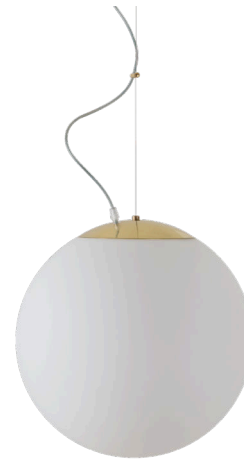

ADRIA L3 HP

LED-5L08E850ZL11/096/L100/NK1W MS 4K#

WWW.OSMONT.CZ

ADRIA L3 HP

Product code: ADR72589

Type: LED-5L08E850ZL11/096/L100/NK1W MS 4K#

Short description of the luminaire: Brass polished | pendant high-power LED light with emergency backup combined | TRIPLEX OPAL hand blown glass shade | steel wire pendant (with supply cable) 100 cm |

Technical

Types of luminaires	Emergency combined
Mounting type	Suspended - wire
Base material	brass
Shade material	three-layer glass TRIPLEX OPAL
Base color	polished brass
Shade color	white
Holding the shade	steel holder
Mounting location	ceiling
Width	400 mm
Length	400 mm
Height	400 mm
Diameter	ø 400 mm
Hinge length	1000 mm
mounting holes (diameter)	3xø5mm
Cable entrance	2xø16mm
Energy Class	D
Impact strength	IK01
Operating temperature	from 0°C to +30°C