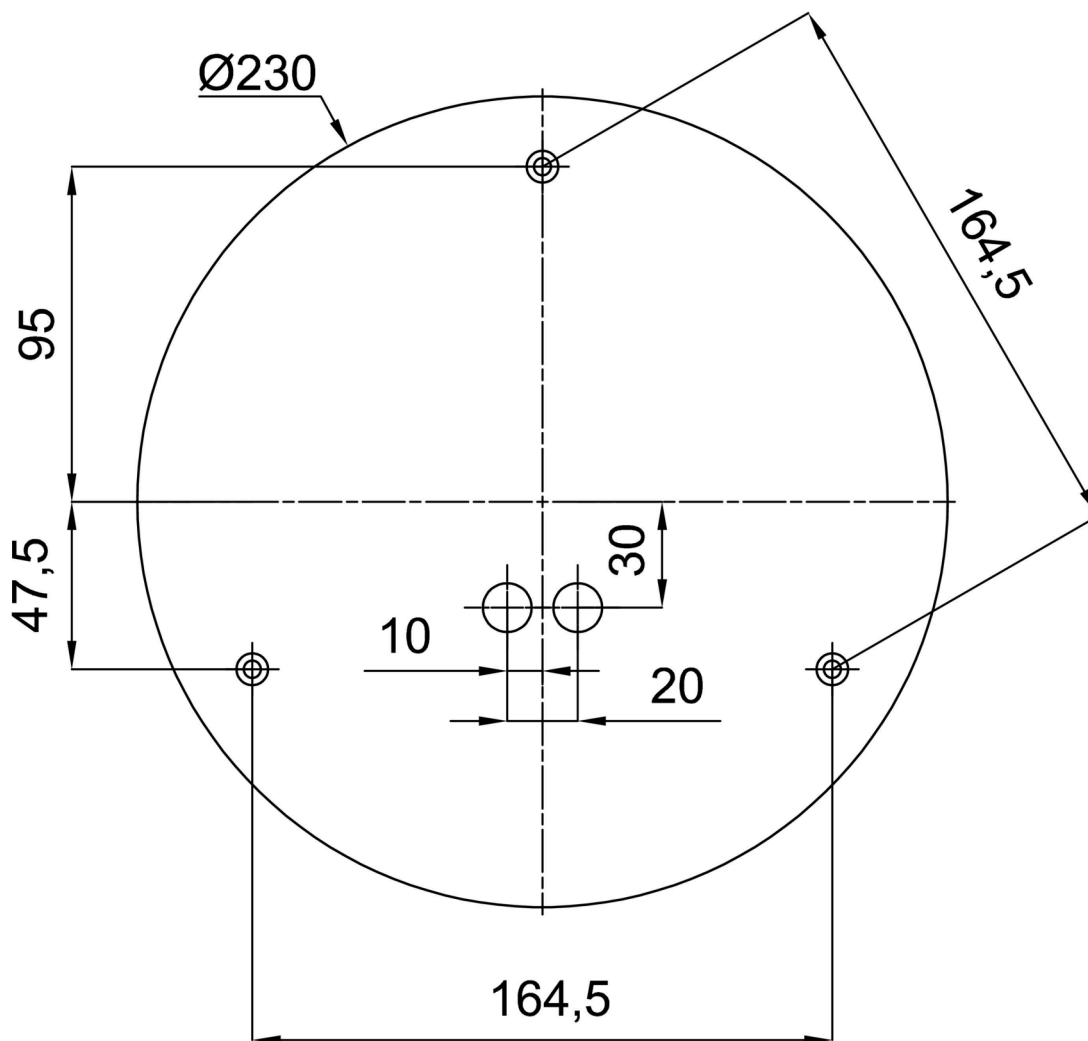

Technical

Types of luminaires	Emergency combined
Mounting type	Suspended - wire
Base material	brass
Shade material	three-layer glass TRIPLEX OPAL
Base color	polished brass
Shade color	white
Holding the shade	steel holder
Mounting location	ceiling
Width	400 mm
Length	400 mm
Height	400 mm
Diameter	ø 400 mm
Hinge length	1000 mm
mounting holes (diameter)	3xø5mm
Cable entrance	2xø16mm
Energy Class	D
Impact strength	IK01
Operating temperature	from 0°C to +30°C

Eulum data for calculation programs are available at www.osmont.cz.

Logistic

EAN	8591728062965
Weight NTTO	5.2 Kg
Weight BTTO	5.93 Kg
Number of cartons	2 pcs
Package volume	0.072 m ³
Package 1 width	0.405 m
Package 1 length	0.405 m
Package 1 height	0.41 m
Warranty*	60 months

*The warranty for the batteries is valid for 12 months from the date of purchase.

Installation dimensions:

Additional assortment:

Lampshade

Product code	Name	Color	Description	Picture	Drawing
20040	096	white	příslušenství		