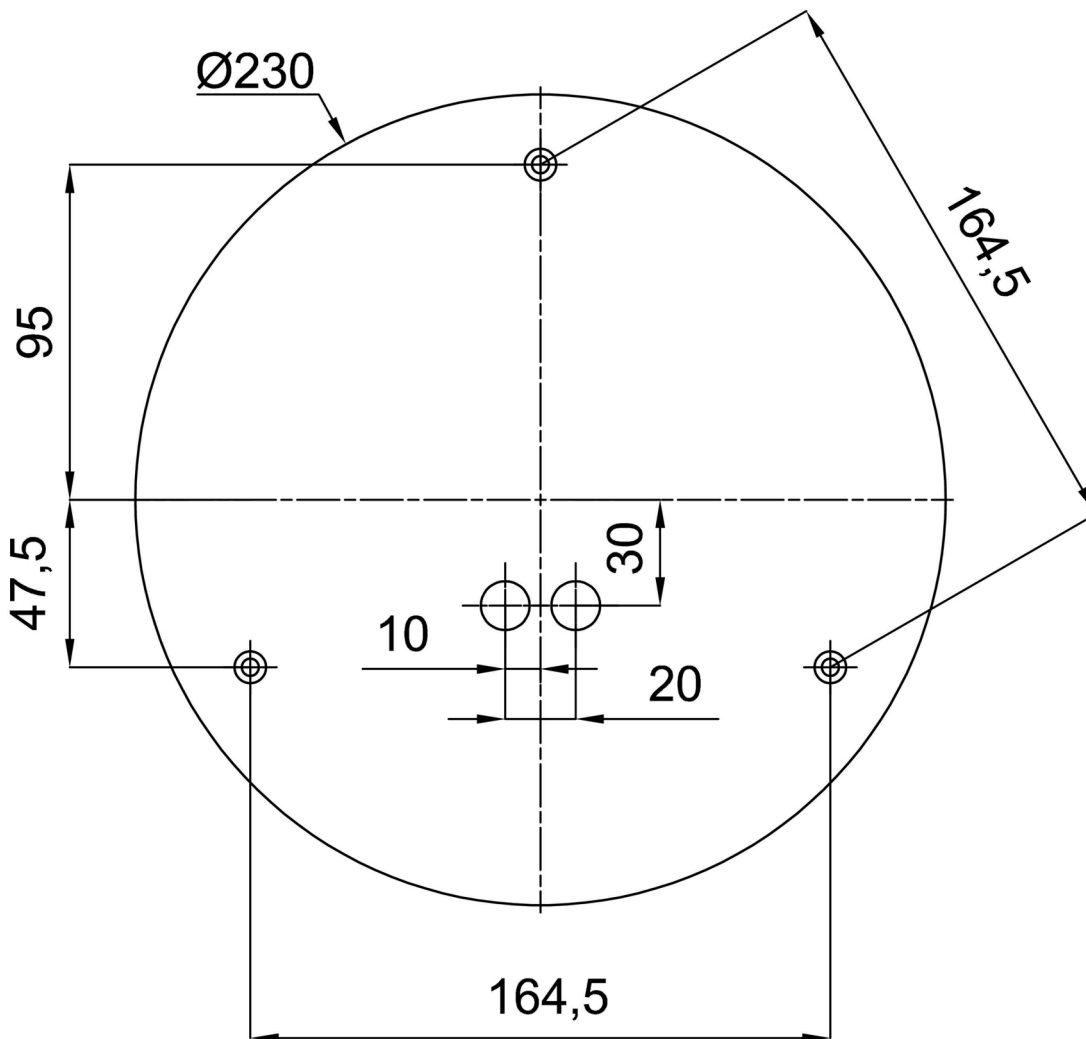

Technical

Types of luminaires	Emergency combined
Mounting type	Suspended - wire
Base material	steel
Shade material	three-layer glass TRIPLEX OPAL
Base color	black Ral9005
Shade color	white
Holding the shade	steel holder
Mounting location	ceiling
Width	400 mm
Length	400 mm
Height	400 mm
Diameter	ø 400 mm
Hinge length	1000 mm
mounting holes (diameter)	3xø5mm
Cable entrance	2xø16mm
Energy Class	D
Impact strength	IK01
Operating temperature	from 0°C to +30°C

Eulum data for calculation programs are available at www.osmont.cz.

Logistic

EAN	8591728062958
Weight NTTO	5.2 Kg
Weight BTTO	5.93 Kg
Number of cartons	2 pcs
Package volume	0.072 m ³
Package 1 width	0.405 m
Package 1 length	0.405 m
Package 1 height	0.41 m
Warranty*	60 months

*The warranty for the batteries is valid for 12 months from the date of purchase.

Installation dimensions:

Additional assortment:

Lampshade

Product code	Name	Color	Description	Picture	Drawing
20040	096	white	příslušenství		