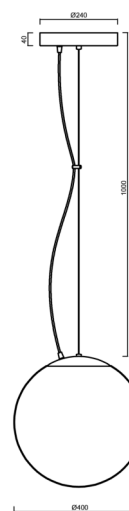

ADRIA L3 HP

LED-5L08E850ZL11/096/L100/NK1W C 4K#

WWW.OSMONT.CZ

ADRIA L3 HP

Product code: ADR72587

Type: LED-5L08E850ZL11/096/L100/NK1W C 4K#

Short description of the luminaire: Black colour | pendant high-power LED light with emergency backup combined | TRIPLEX OPAL hand blown glass shade | steel wire pendant (with supply cable) 100 cm |

Technical

Types of luminaires	Emergency combined
Mounting type	Suspended - wire
Base material	steel
Shade material	three-layer glass TRIPLEX OPAL
Base color	black Ral9005
Shade color	white
Holding the shade	steel holder
Mounting location	ceiling
Width	400 mm
Length	400 mm
Height	400 mm
Diameter	ø 400 mm
Hinge length	1000 mm
mounting holes (diameter)	3xø5mm
Cable entrance	2xø16mm
Energy Class	D
Impact strength	IK01
Operating temperature	from 0°C to +30°C