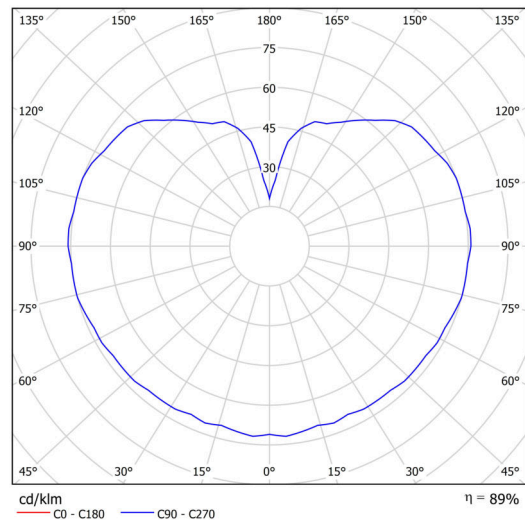

Technical

Types of luminaires	Emergency combined
Mounting type	Suspended - wire
Base material	brass
Shade material	three-layer glass TRIPLEX OPAL
Base color	polished brass
Shade color	white
Holding the shade	steel holder
Mounting location	ceiling
Width	400 mm
Length	400 mm
Height	400 mm
Diameter	ø 400 mm
Hinge length	1000 mm
mounting holes (diameter)	3xø5mm
Cable entrance	2xø16mm
Energy Class	D
Impact strength	IK01
Operating temperature	from 0°C to +30°C

Luminous

Lum. flux of luminaire	7300 lm
Lum. flux of light source	8290 lm
Lum. flux of light source in emergency mode	170 lm
Luminaire efficacy	140 lm/W
Temperature	3000 K

TECHNICAL SHEET

Rated life time LED L80/B10	100000 hours
CRI	Ra80
MacAdam	3
Blue light hazard	Risk group 0