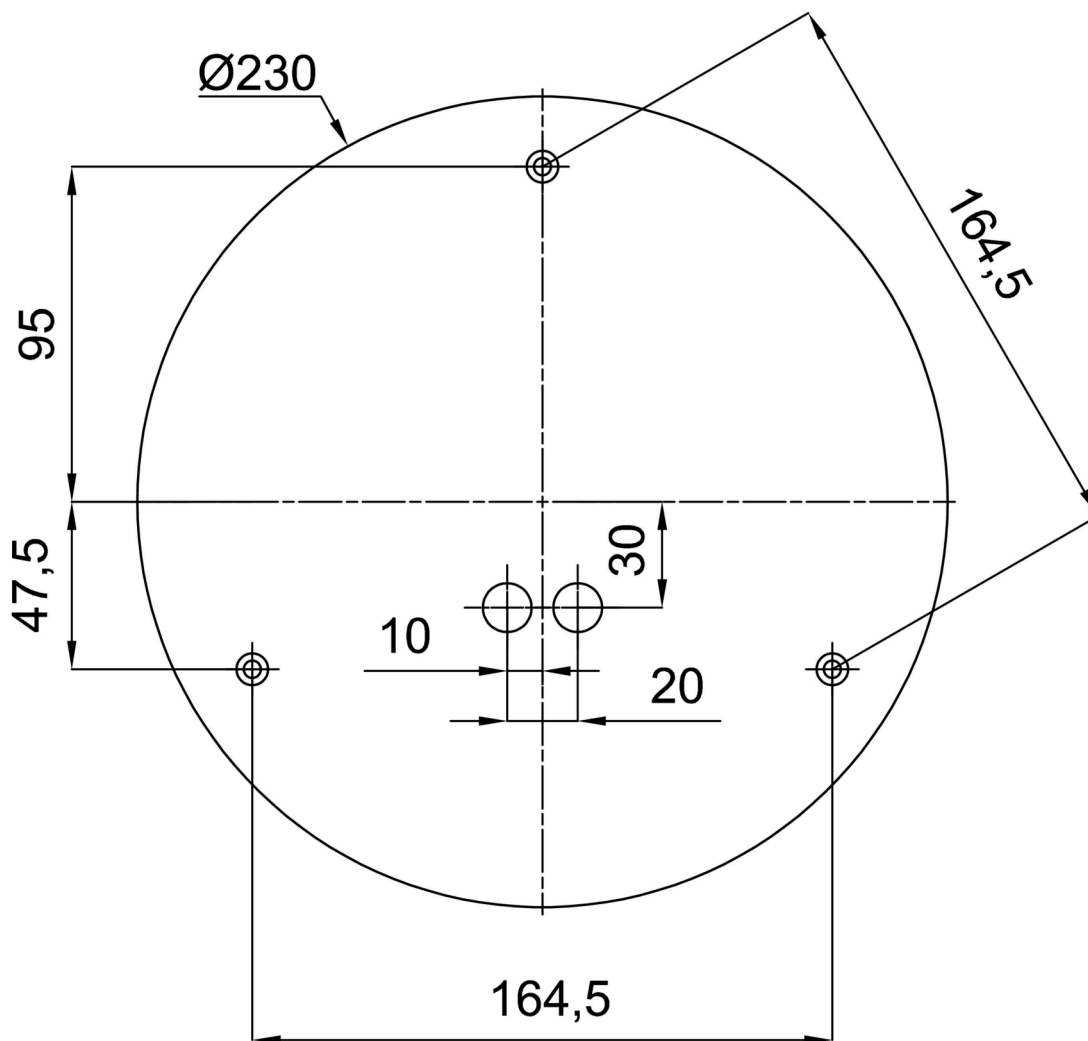

Technical

Types of luminaires	Emergency combined
Mounting type	Suspended - wire
Base material	brass
Shade material	three-layer glass TRIPLEX OPAL
Base color	polished brass
Shade color	white
Holding the shade	steel holder
Mounting location	ceiling
Width	400 mm
Length	400 mm
Height	400 mm
Diameter	ø 400 mm
Hinge length	1000 mm
mounting holes (diameter)	3xø5mm
Cable entrance	2xø16mm
Energy Class	D
Impact strength	IK01
Operating temperature	from 0°C to +30°C

Eulum data for calculation programs are available at www.osmont.cz.

Logistic

EAN	8591728062262
Weight NTTO	5.2 Kg
Weight BTTO	5.93 Kg
Number of cartons	2 pcs
Package volume	0.072 m ³
Package 1 width	0.405 m
Package 1 length	0.405 m
Package 1 height	0.41 m
Warranty*	60 months

*The warranty for the batteries is valid for 12 months from the date of purchase.

Installation dimensions:

Additional assortment:

Lampshade

Product code	Name	Color	Description	Picture	Drawing
20040	096	white	příslušenství		