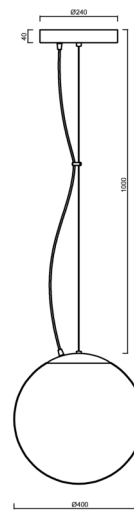

ADRIA L3 HP

LED-5L08E850ZL11/096/L100/NK1W MS 3K#

WWW.OSMONT.CZ

ADRIA L3 HP

Product code: ADR72089

Type: LED-5L08E850ZL11/096/L100/NK1W MS 3K#

Short description of the luminaire: Brass polished | pendant high-power LED light with emergency backup combined | TRIPLEX OPAL hand blown glass shade | steel wire pendant (with supply cable) 100 cm |

Technical

Types of luminaires	Emergency combined
Mounting type	Suspended - wire
Base material	brass
Shade material	three-layer glass TRIPLEX OPAL
Base color	polished brass
Shade color	white
Holding the shade	steel holder
Mounting location	ceiling
Width	400 mm
Length	400 mm
Height	400 mm
Diameter	ø 400 mm
Hinge length	1000 mm
mounting holes (diameter)	3xø5mm
Cable entrance	2xø16mm
Energy Class	D
Impact strength	IK01
Operating temperature	from 0°C to +30°C