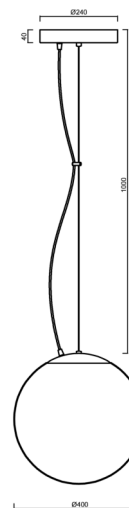

ADRIA L3 HP

LED-5L08E850ZL11/096/L100/NK1W C 3K#

WWW.OSMONT.CZ

ADRIA L3 HP

Product code: ADR72087

Type: LED-5L08E850ZL11/096/L100/NK1W C 3K#

Short description of the luminaire: Black colour | pendant high-power LED light with emergency backup combined | TRIPLEX OPAL hand blown glass shade | steel wire pendant (with supply cable) 100 cm |

Technical

Types of luminaires	Emergency combined
Mounting type	Suspended - wire
Base material	steel
Shade material	three-layer glass TRIPLEX OPAL
Base color	black Ral9005
Shade color	white
Holding the shade	steel holder
Mounting location	ceiling
Width	400 mm
Length	400 mm
Height	400 mm
Diameter	ø 400 mm
Hinge length	1000 mm
mounting holes (diameter)	3xø5mm
Cable entrance	2xø16mm
Energy Class	D
Impact strength	IK01
Operating temperature	from 0°C to +30°C