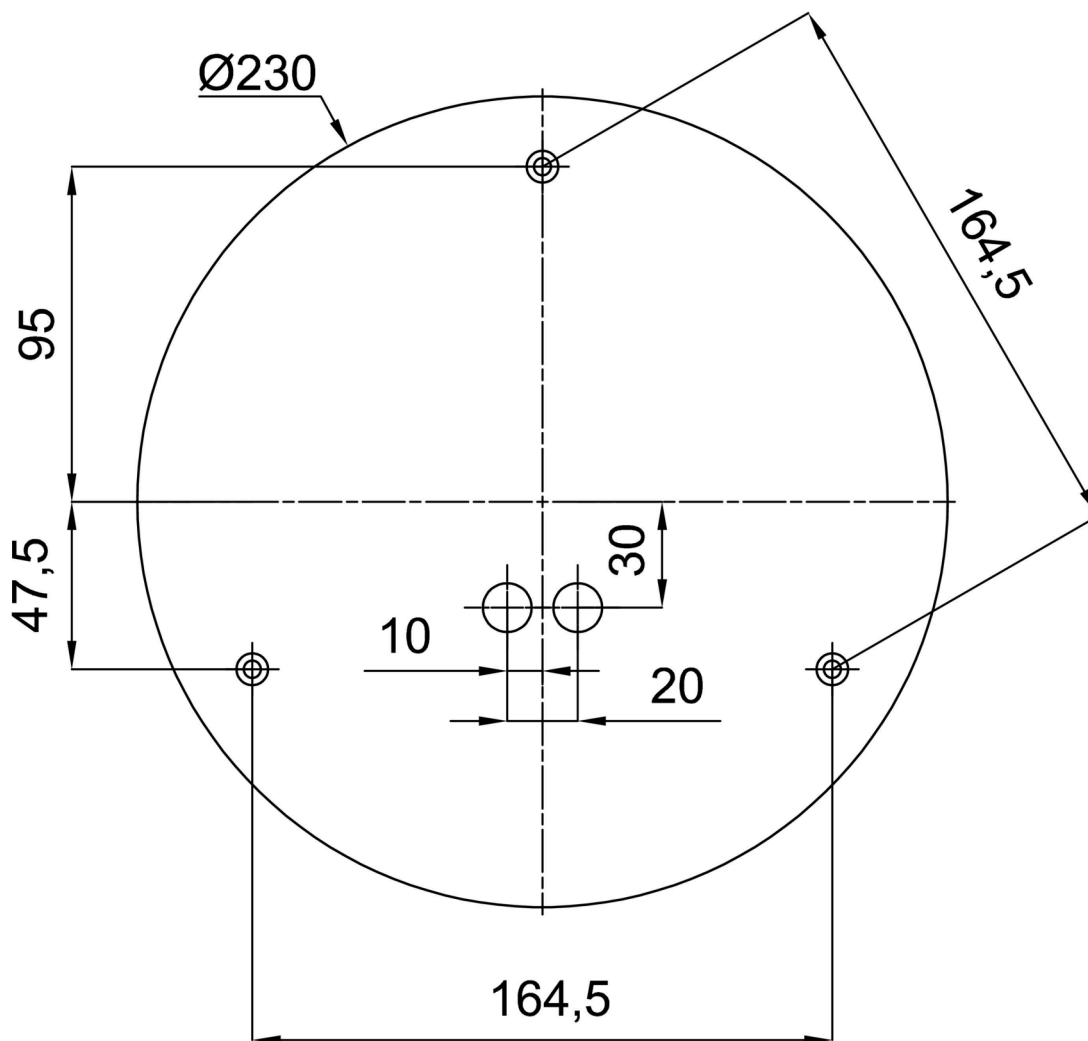

Technical

Types of luminaires	Emergency combined
Mounting type	Suspended - wire
Base material	steel
Shade material	three-layer glass TRIPLEX OPAL
Base color	black Ral9005
Shade color	white
Holding the shade	steel holder
Mounting location	ceiling
Width	400 mm
Length	400 mm
Height	400 mm
Diameter	ø 400 mm
Hinge length	1000 mm
mounting holes (diameter)	3xø5mm
Cable entrance	2xø16mm
Energy Class	D
Impact strength	IK01
Operating temperature	from 0°C to +30°C

Eulum data for calculation programs are available at www.osmont.cz.

Logistic

EAN	8591728062255
Weight NTTO	5.2 Kg
Weight BTTO	5.93 Kg
Number of cartons	2 pcs
Package volume	0.072 m ³
Package 1 width	0.405 m
Package 1 length	0.405 m
Package 1 height	0.41 m
Warranty*	60 months

*The warranty for the batteries is valid for 12 months from the date of purchase.

Installation dimensions:

Additional assortment:

Lampshade

Product code	Name	Color	Description	Picture	Drawing
20040	096	white	příslušenství		