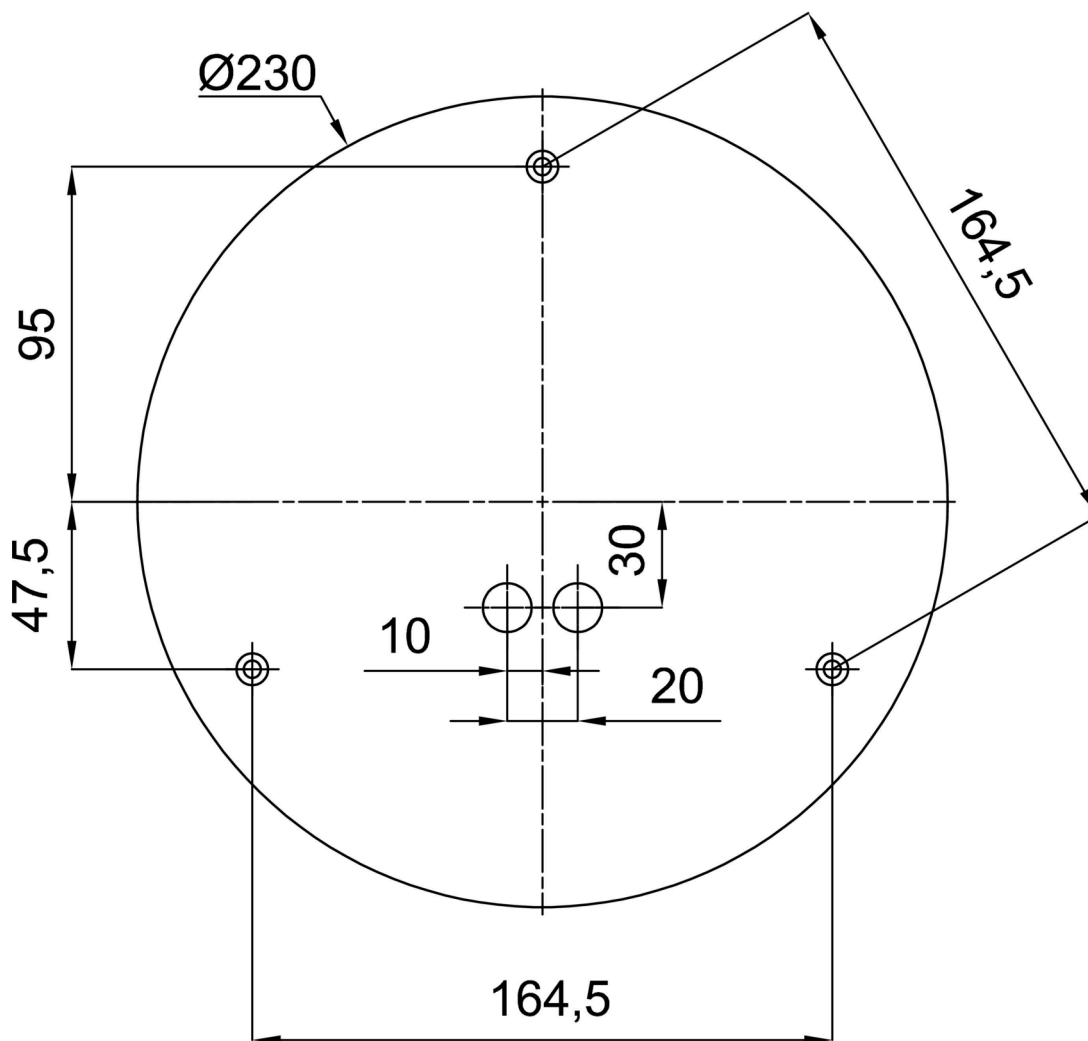

Technical

Types of luminaires	Emergency combined
Mounting type	Suspended - wire
Base material	steel
Shade material	three-layer glass TRIPLEX OPAL
Base color	white Ral9003
Shade color	white
Holding the shade	steel holder
Mounting location	ceiling
Width	400 mm
Length	400 mm
Height	400 mm
Diameter	ø 400 mm
Hinge length	1000 mm
mounting holes (diameter)	3xø5mm
Cable entrance	2xø16mm
Energy Class	D
Impact strength	IK01
Operating temperature	from 0°C to +30°C

Eulum data for calculation programs are available at www.osmont.cz.

Logistic

EAN	8591728062248
Weight NTTO	5.2 Kg
Weight BTTO	5.93 Kg
Number of cartons	2 pcs
Package volume	0.072 m ³
Package 1 width	0.405 m
Package 1 length	0.405 m
Package 1 height	0.41 m
Warranty*	60 months

*The warranty for the batteries is valid for 12 months from the date of purchase.

Installation dimensions:

Additional assortment:

Lampshade

Product code	Name	Color	Description	Picture	Drawing
20040	096	white	příslušenství		