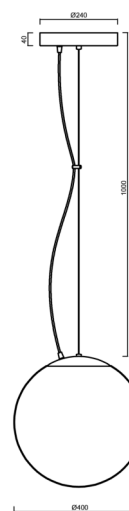

ADRIA L3 HP

LED-5L08E850ZL11/096/L100/NK1W B 3K#

WWW.OSMONT.CZ

ADRIA L3 HP

Product code: ADR72085

Type: LED-5L08E850ZL11/096/L100/NK1W B 3K#

Short description of the luminaire: White colour | pendant high-power LED light with emergency backup combined | TRIPLEX OPAL hand blown glass shade | steel wire pendant (with supply cable) 100 cm |

Technical

Types of luminaires	Emergency combined
Mounting type	Suspended - wire
Base material	steel
Shade material	three-layer glass TRIPLEX OPAL
Base color	white Ral9003
Shade color	white
Holding the shade	steel holder
Mounting location	ceiling
Width	400 mm
Length	400 mm
Height	400 mm
Diameter	ø 400 mm
Hinge length	1000 mm
mounting holes (diameter)	3xø5mm
Cable entrance	2xø16mm
Energy Class	D
Impact strength	IK01
Operating temperature	from 0°C to +30°C