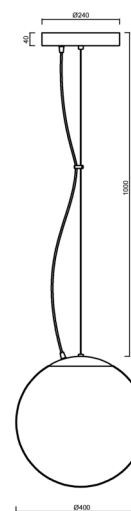

## ADRIA L3 HP

LED-5L08E850ZL11/096/L100 NK3HST NB 4K#

[WWW.OSMONT.CZ](http://WWW.OSMONT.CZ)

# ADRIA L3 HP

Product code: ADR62854

Type: LED-5L08E850ZL11/096/L100 NK3HST NB 4K#

Short description of the luminaire: Stainless steel brushed | pendant LED light with emergency backup combined (with Self-test) | TRIPLEX OPAL hand blown glass shade | steel wire pendant (with supply cable) 100 cm |

## Technical

Types of luminaires	Emergency combined SELFTEST
Mounting type	Suspended - wire
Base material	stainless steel steel
Shade material	three-layer glass TRIPLEX OPAL
Base color	brushed stainless steel
Shade color	white
Holding the shade	steel holder
Mounting location	ceiling
Width	400 mm
Length	400 mm
Height	400 mm
Hinge length	1000 mm
mounting holes (diameter)	3xØ5mm
Cable entrance	2xØ16mm
Energy Class	D
Impact strength	IK01
Operating temperature	from -20°C to +30°C