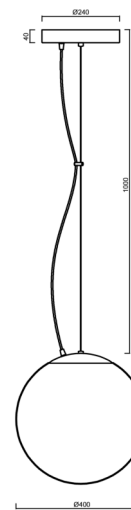

ADRIA L3 HP

LED-5L08E850ZL11/096/L100 NK3HST B 4K#

WWW.OSMONT.CZ

ADRIA L3 HP

Product code: ADR62850

Type: LED-5L08E850ZL11/096/L100 NK3HST B 4K#

Short description of the luminaire: White colour | pendant LED light with emergency backup combined (with Self-test) | TRIPLEX OPAL hand blown glass shade| steel wire pendant (with supply cable) 100 cm |

Technical

Types of luminaires	Emergency combined SELFTEST
Mounting type	Suspended - wire
Base material	steel
Shade material	three-layer glass TRIPLEX OPAL
Base color	white Ra9003
Shade color	white
Holding the shade	steel holder
Mounting location	ceiling
Width	400 mm
Length	400 mm
Height	400 mm
Hinge length	1000 mm
mounting holes (diameter)	3xØ5mm
Cable entrance	2xØ16mm
Energy Class	D
Impact strength	IK01
Operating temperature	from -20°C to +30°C

Eulum data for calculation programs are available at www.osmont.cz.

Logistic

EAN	8591728148454
Weight NTTO	5.2 Kg
Weight BTTO	5.93 Kg
Number of cartons	2 pcs
Package volume	0.072 m ³
Package 1 width	0.405 m
Package 1 length	0.405 m
Package 1 height	0.41 m
Warranty*	60 months

*The warranty for the batteries is valid for 12 months from the date of purchase.

Installation dimensions:

Additional assortment:

Lampshade

Product code	Name	Color	Description	Picture	Drawing
20040	096	white	příslušenství		