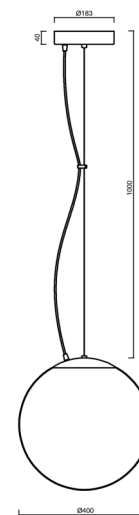

ADRIA L3 HP

LED-5L08E850ZL11/096/L100 NB DALI 4K#

WWW.OSMONT.CZ

ADRIA L3 HP

Product code: ADR62668

Type: LED-5L08E850ZL11/096/L100 NB DALI 4K#

Short description of the luminaire: Stainless steel brushed | pendant high-power LED light DALI | TRIPLEX OPAL hand blown glass shade| steel wire pendant (with supply cable) 100 cm |

Technical

Types of luminaires	Dimmable
Mounting type	Suspended - wire
Base material	stainless steel steel
Shade material	three-layer glass TRIPLEX OPAL
Base color	brushed stainless steel
Shade color	white
Holding the shade	steel holder
Mounting location	ceiling
Width	400 mm
Length	400 mm
Height	400 mm
Diameter	Ø 400 mm
Hinge length	1000 mm
mounting holes (diameter)	3xØ5mm
Cable entrance	2xØ16mm
Energy Class	D
Impact strength	IK01
Operating temperature	from -20°C to +30°C