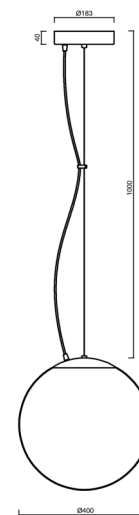

ADRIA L3 HP

LED-5L08E850ZL11/096/L100 NL DALI 4K#

WWW.OSMONT.CZ

ADRIA L3 HP

Product code: ADR62664

Type: LED-5L08E850ZL11/096/L100 NL DALI 4K#

Short description of the luminaire: Stainless steel polished | pendant high-power LED light DALI | TRIPLEX OPAL hand blown glass shade| steel wire pendant (with supply cable) 100 cm |

Technical

Types of luminaires	Dimmable
Mounting type	Suspended - wire
Base material	stainless steel steel
Shade material	three-layer glass TRIPLEX OPAL
Base color	polished stainless steel
Shade color	white
Holding the shade	steel holder
Mounting location	ceiling
Width	400 mm
Length	400 mm
Height	400 mm
Diameter	Ø 400 mm
Hinge length	1000 mm
mounting holes (diameter)	3xØ5mm
Cable entrance	2xØ16mm
Energy Class	D
Impact strength	IK01
Operating temperature	from -20°C to +30°C